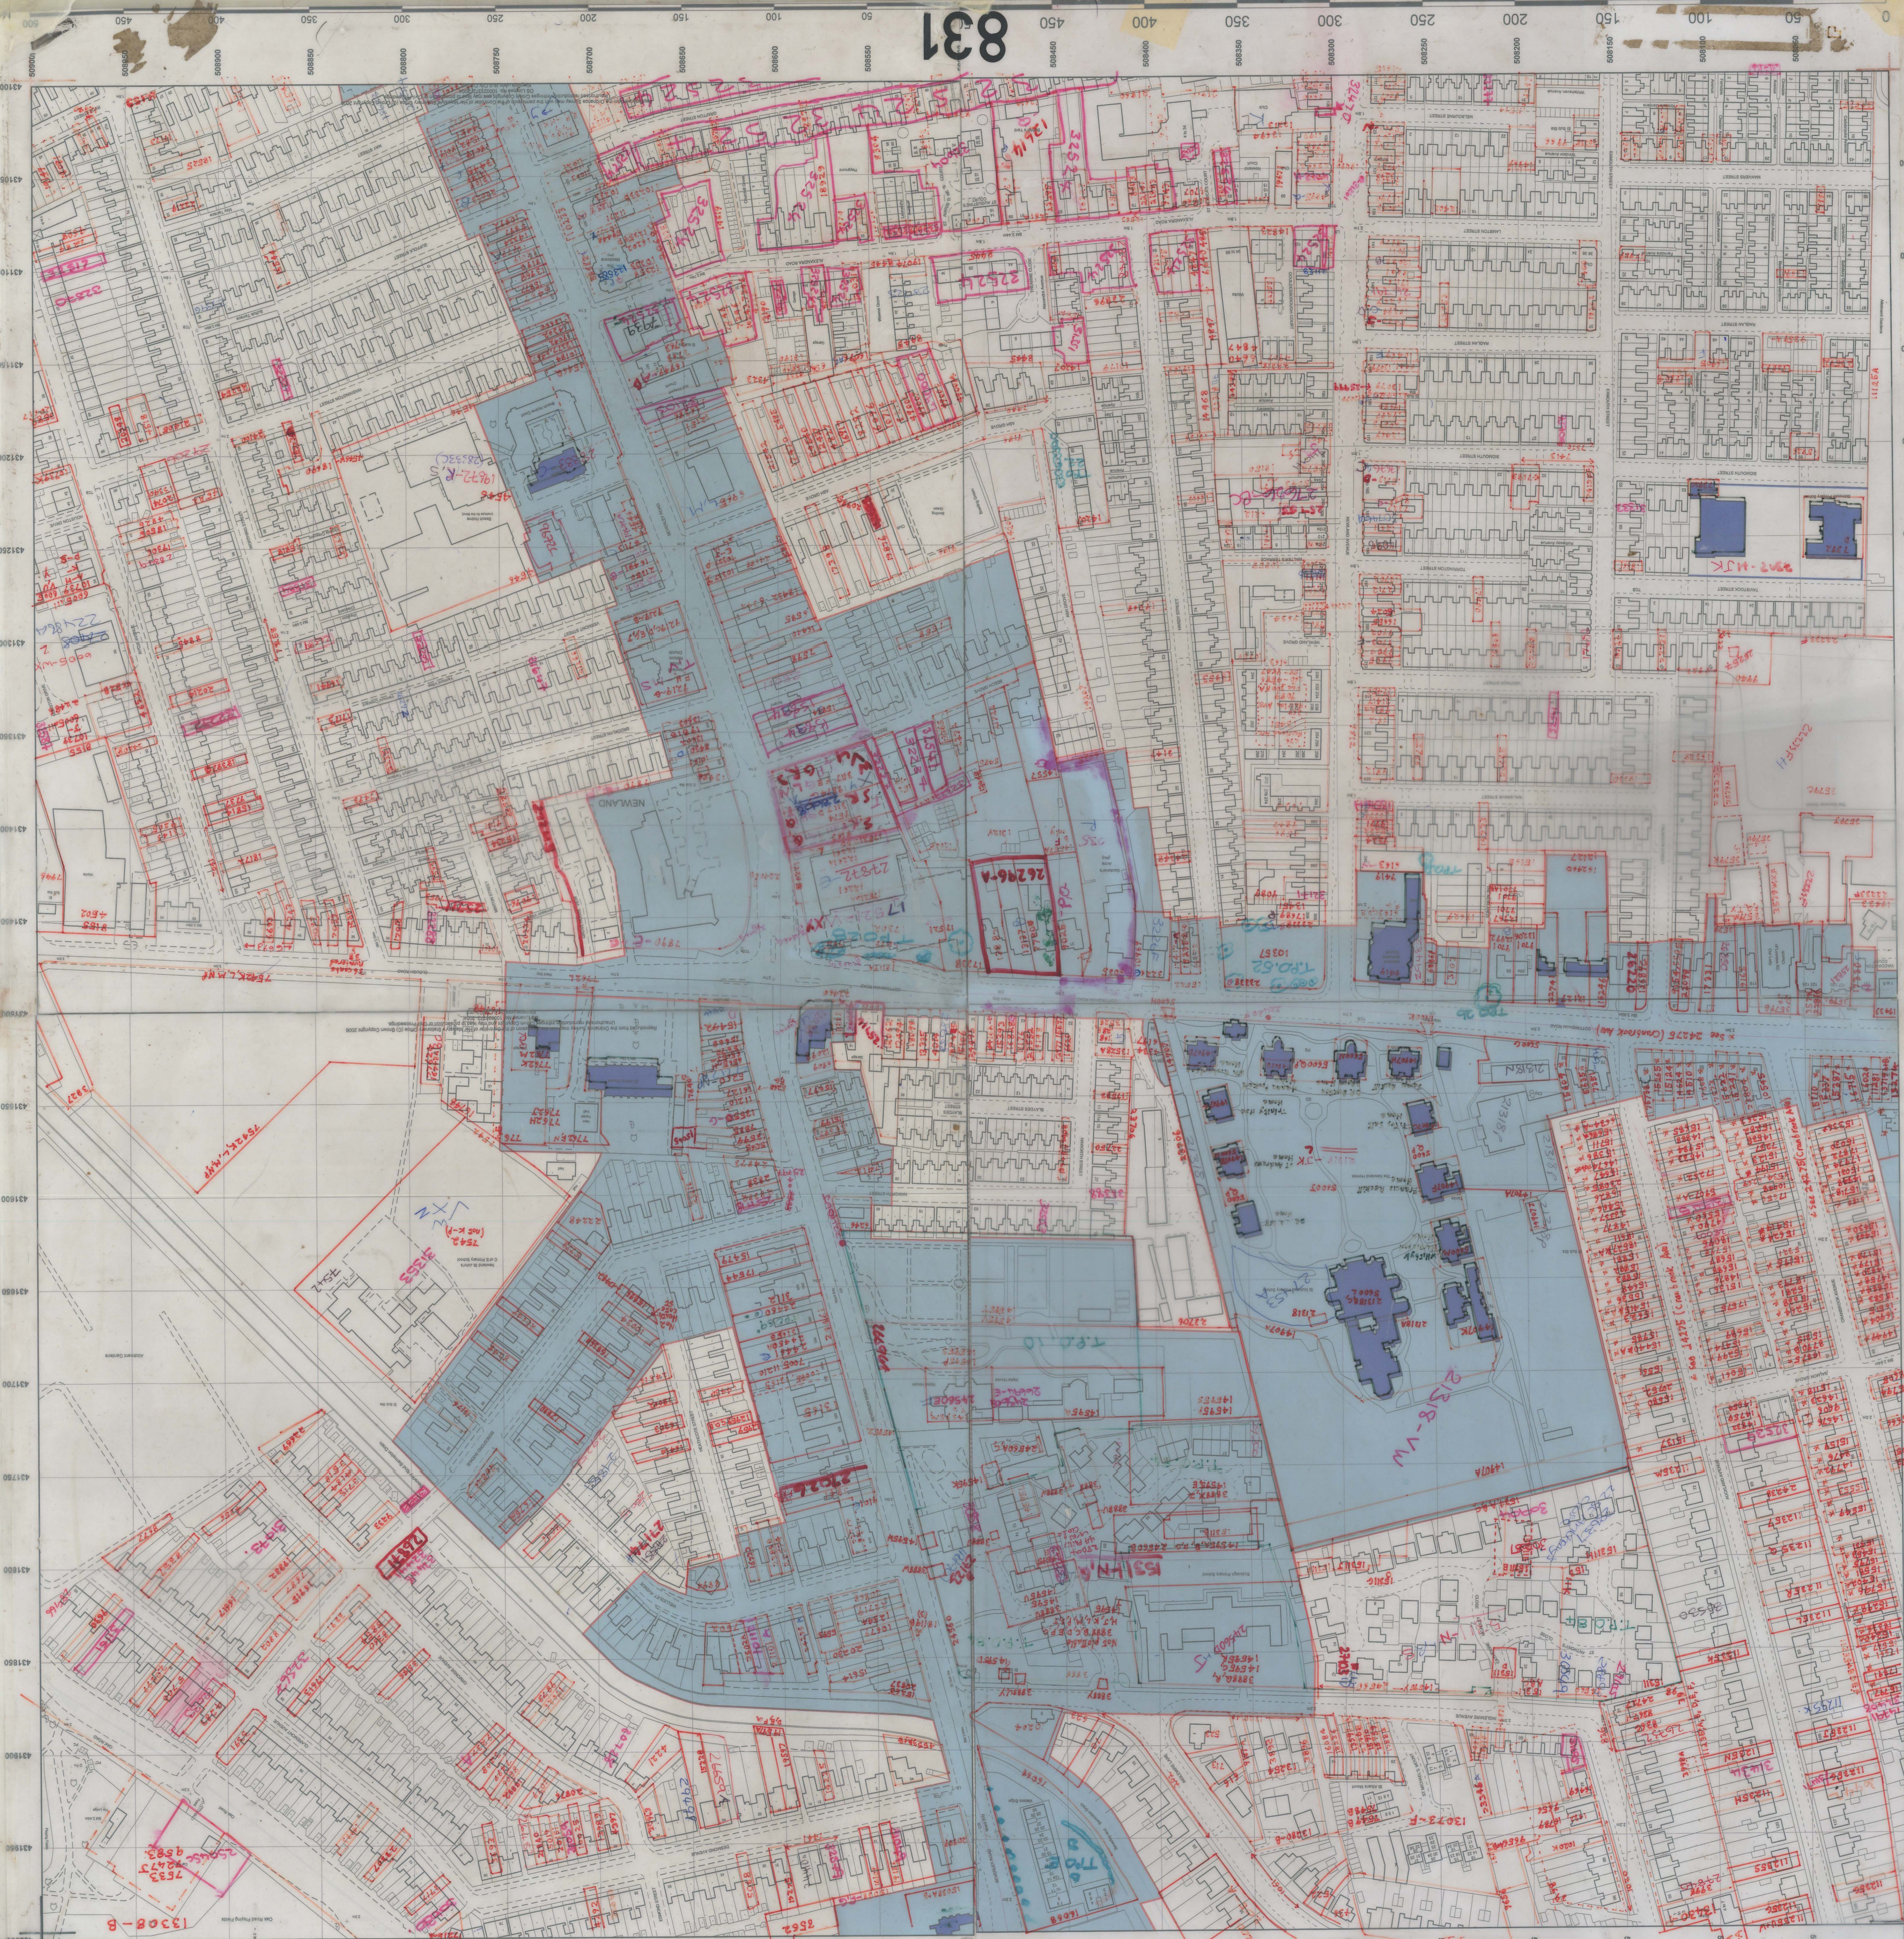

831

PLAN TA0831NW Scale 1:1250 or 50.688 inches to 1 mile  
 PLAN TA0831NW Scale 1:1250 or 50.688 inches to 1 mile  
 PLAN TA0831NE Scale 1:1250 or 50.688 inches to 1 mile

ORDNANCE SURVEY

830