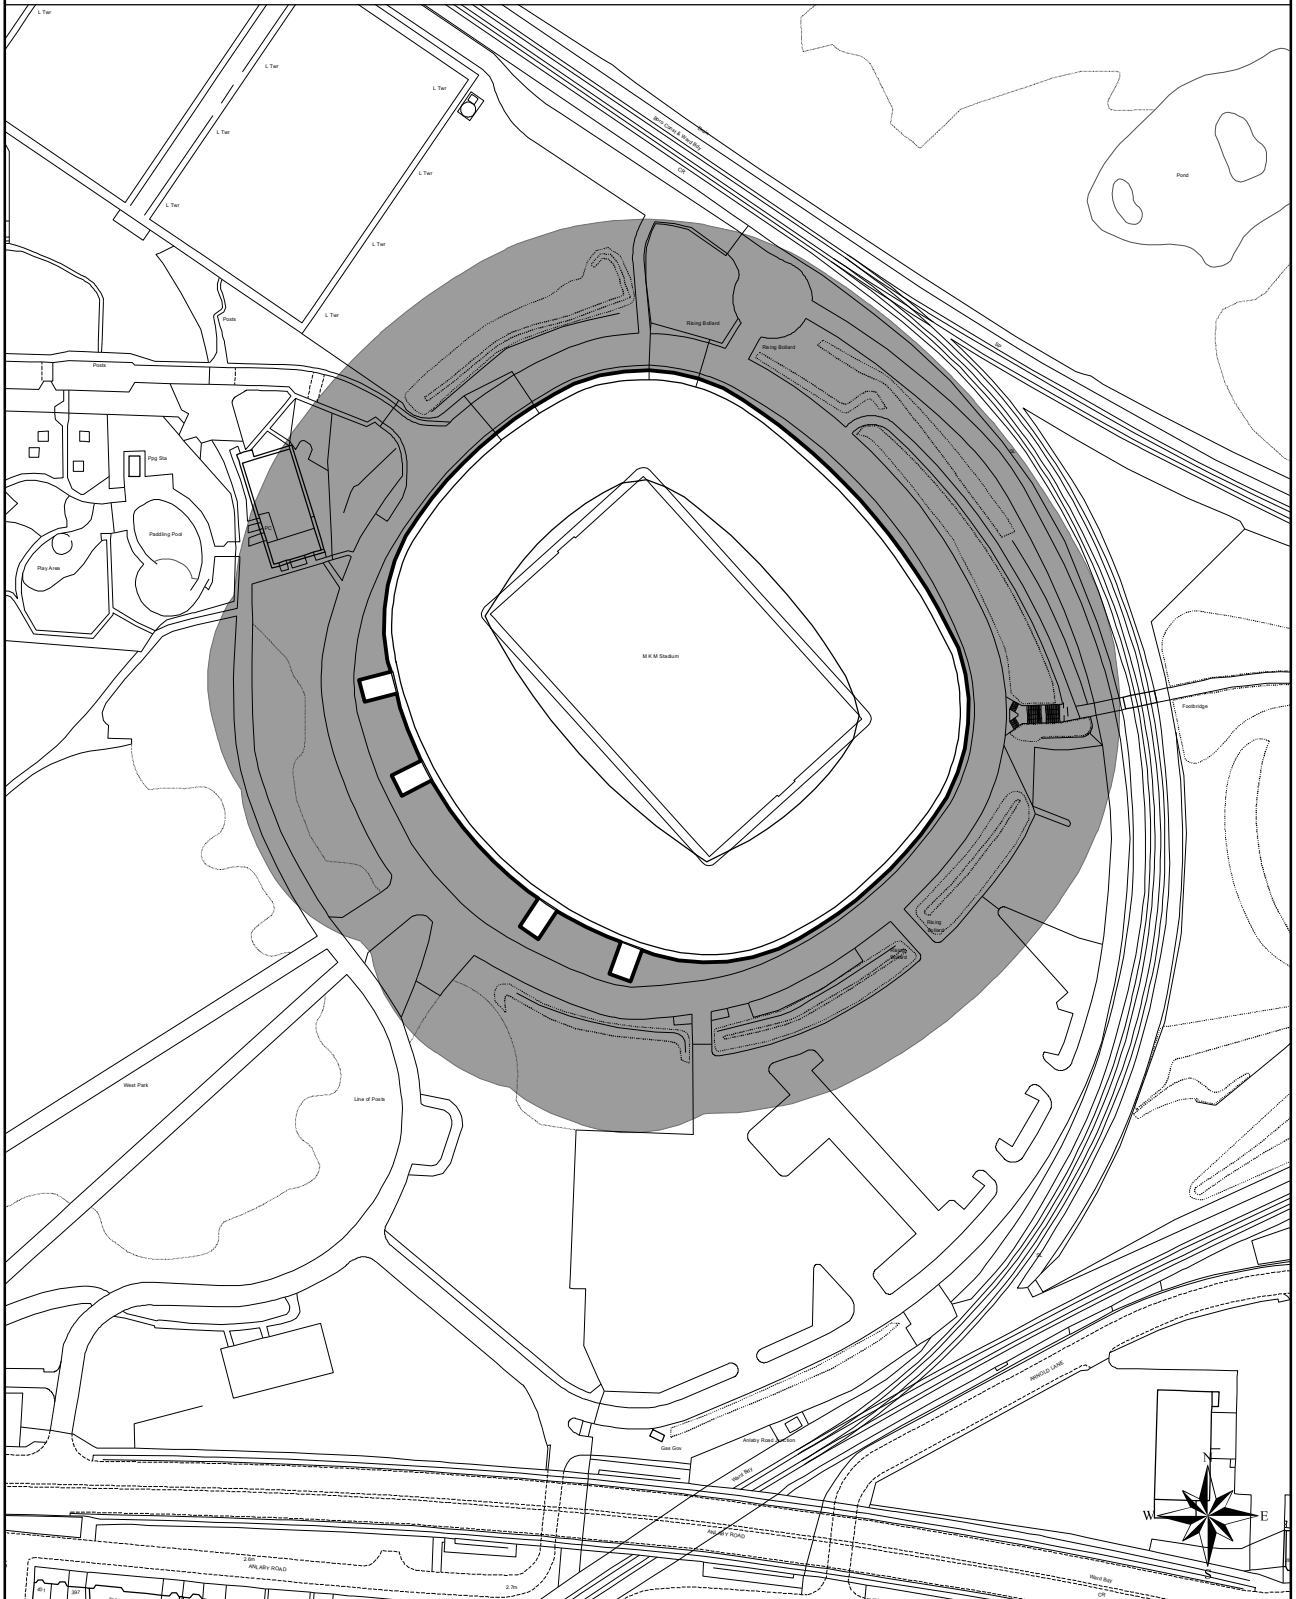

Appendix E - Plan 1 : MKM Stadium

1:2,500 0 80 160 320 Metres

© Crown copyright and database rights (2022). Ordnance Survey (100023372).