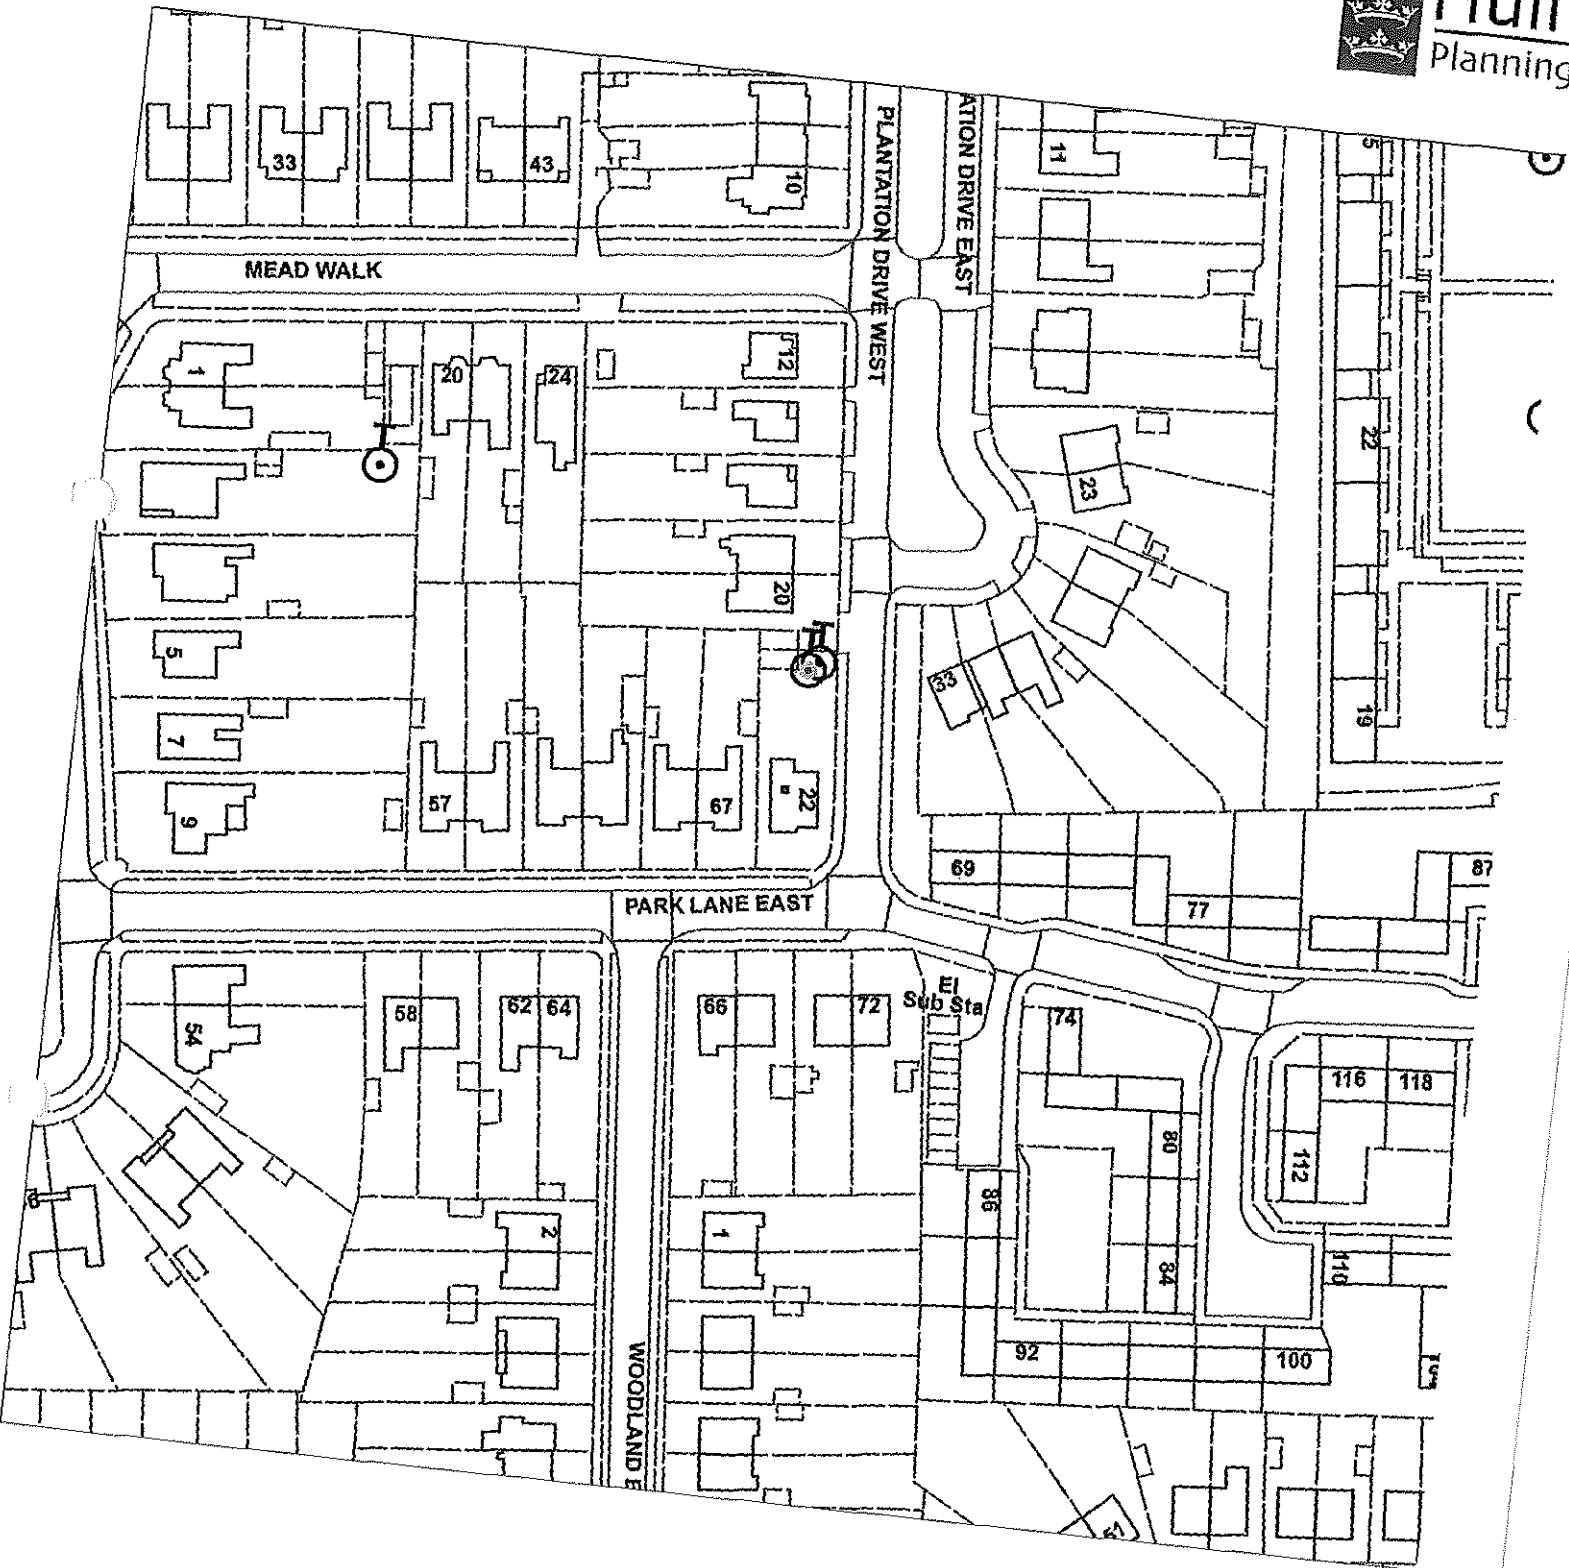

TPO 116 22 Plantation Drive West

Not Set

Scale : 1:1248

Organisation	Hull City Council
Department	Planning Department
	Not Set
Date	27 April 2015