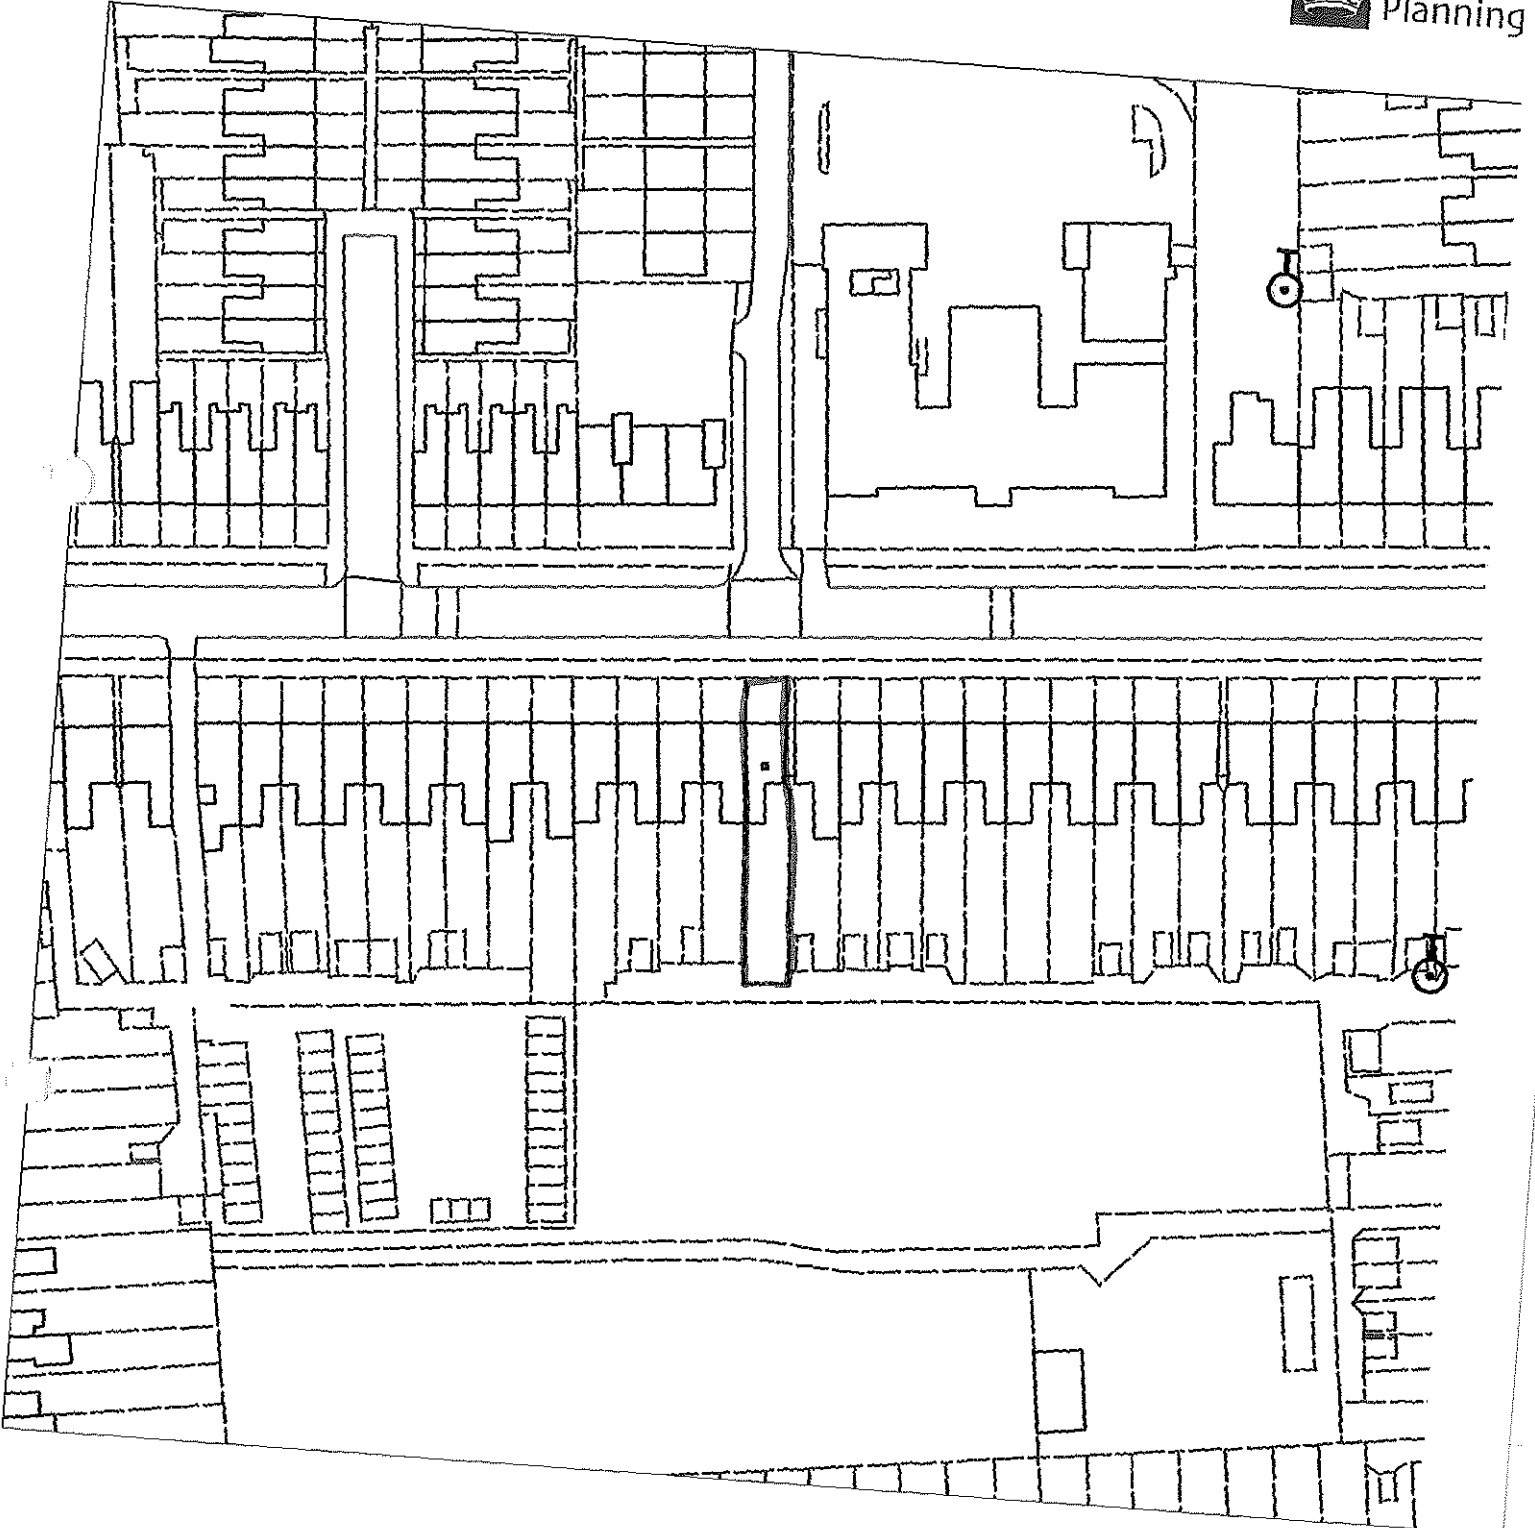

TPO104 213 Park Avenue

Not Set

Scale : 1:1063

Organisation	Hull City Council
Department	Planning
	Not Set
Date	28 April 2015