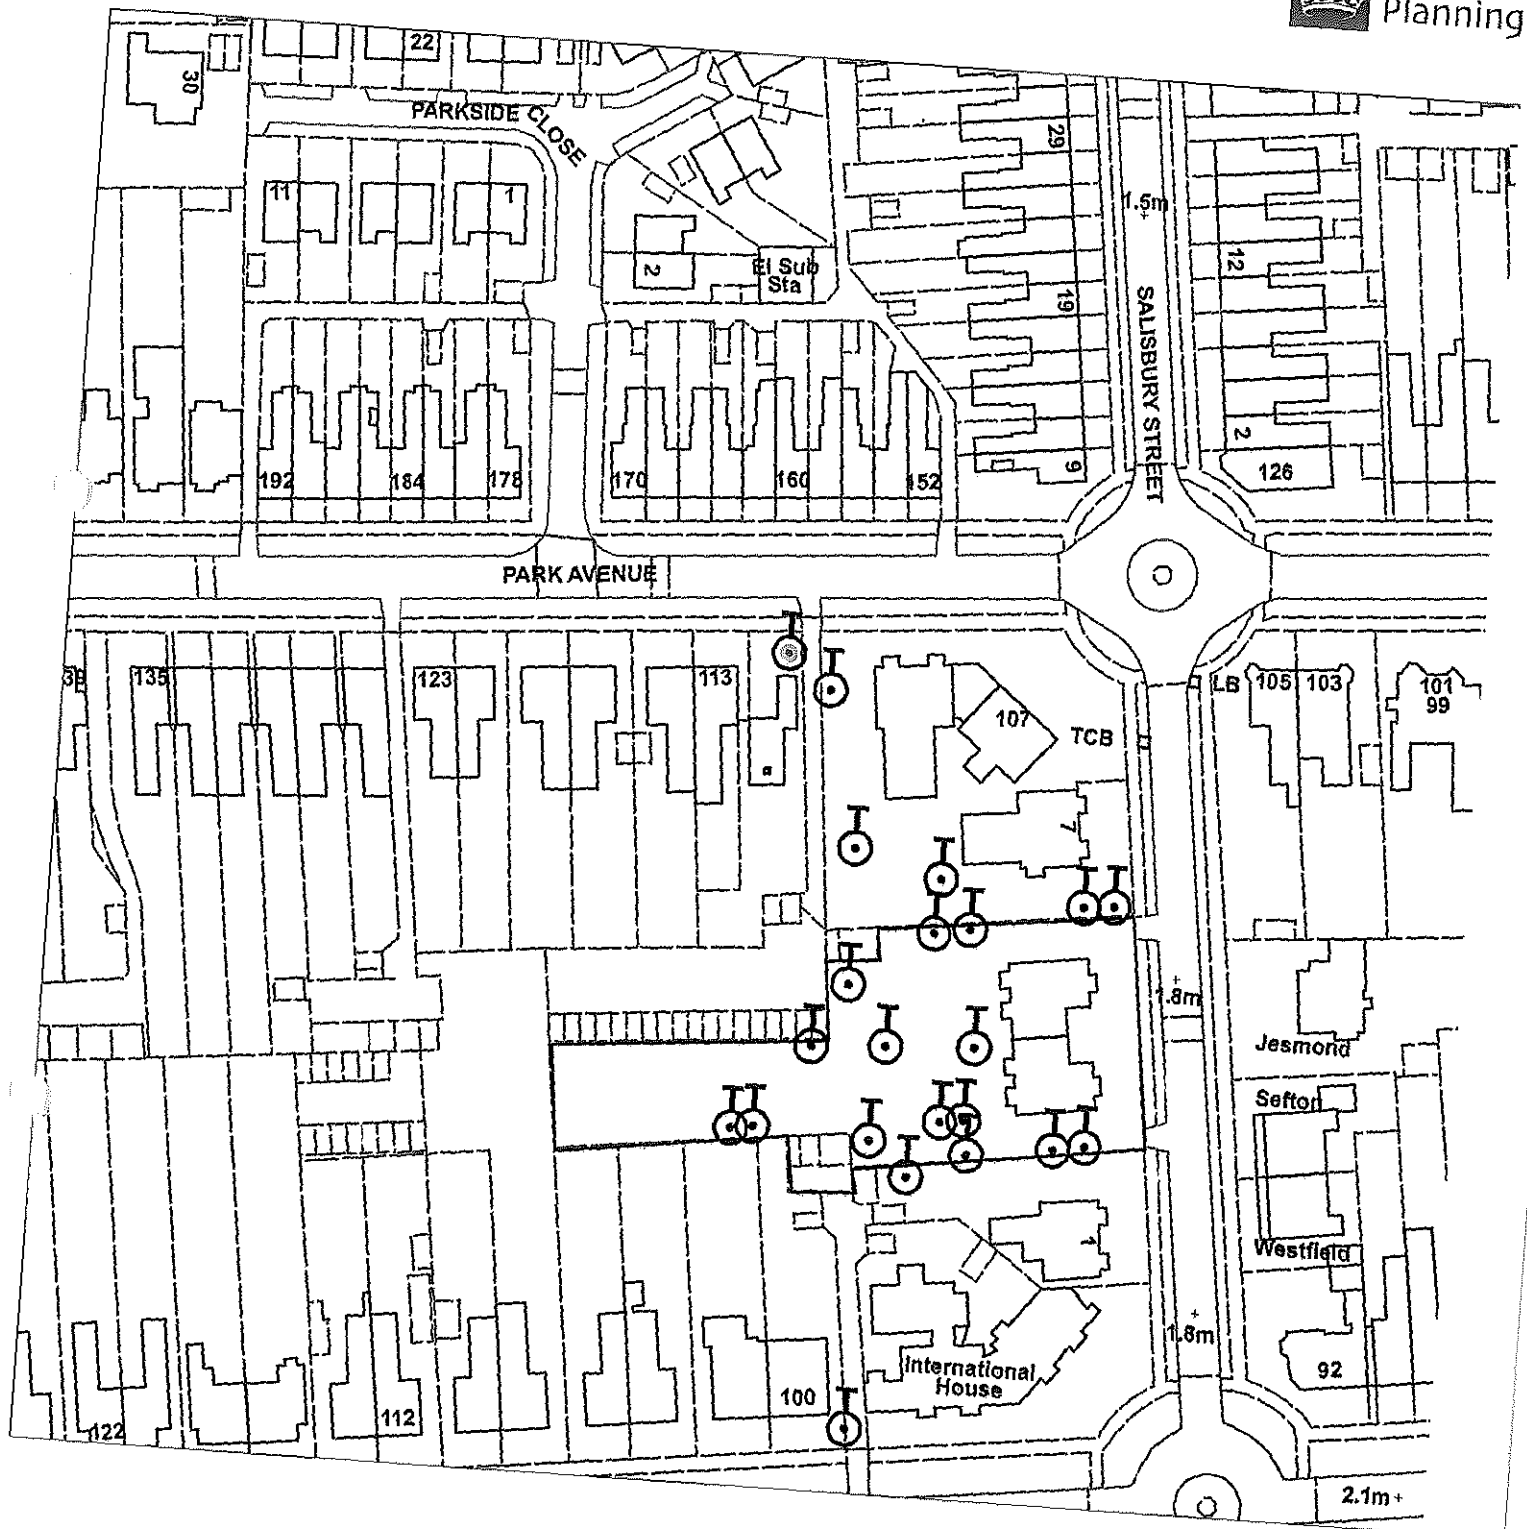

TPO 191 111 Park Avenue

Not Set

Scale : 1:1248

Organisation	Hull City Council
Department	Planning Department
	Not Set
Date	27 April 2015

© Crown Copyright and database rights 2011. Ordnance Survey (100023372)