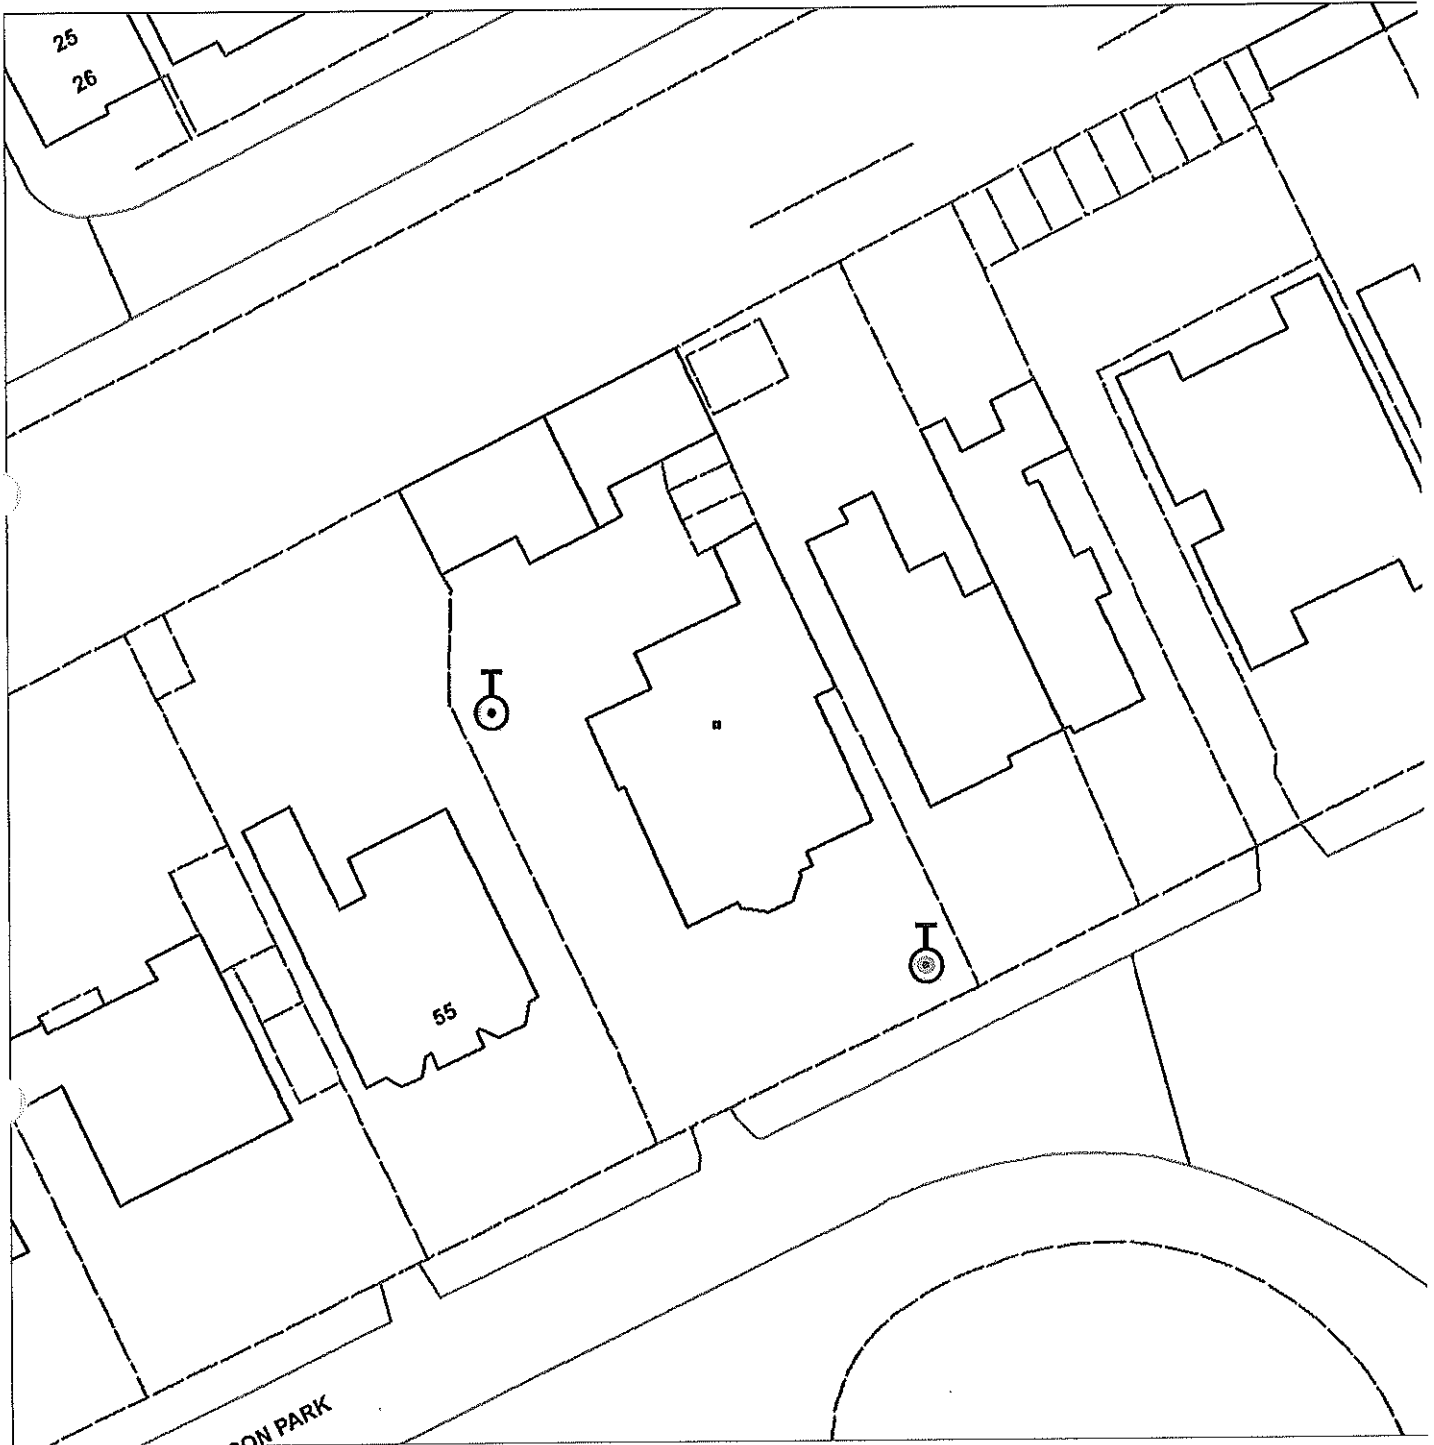

TPO140 56 Pearson Park

Not Set

Scale : 1:531

Organisation	Hull City Council
Department	Planning
	Not Set
Date	28 April 2015