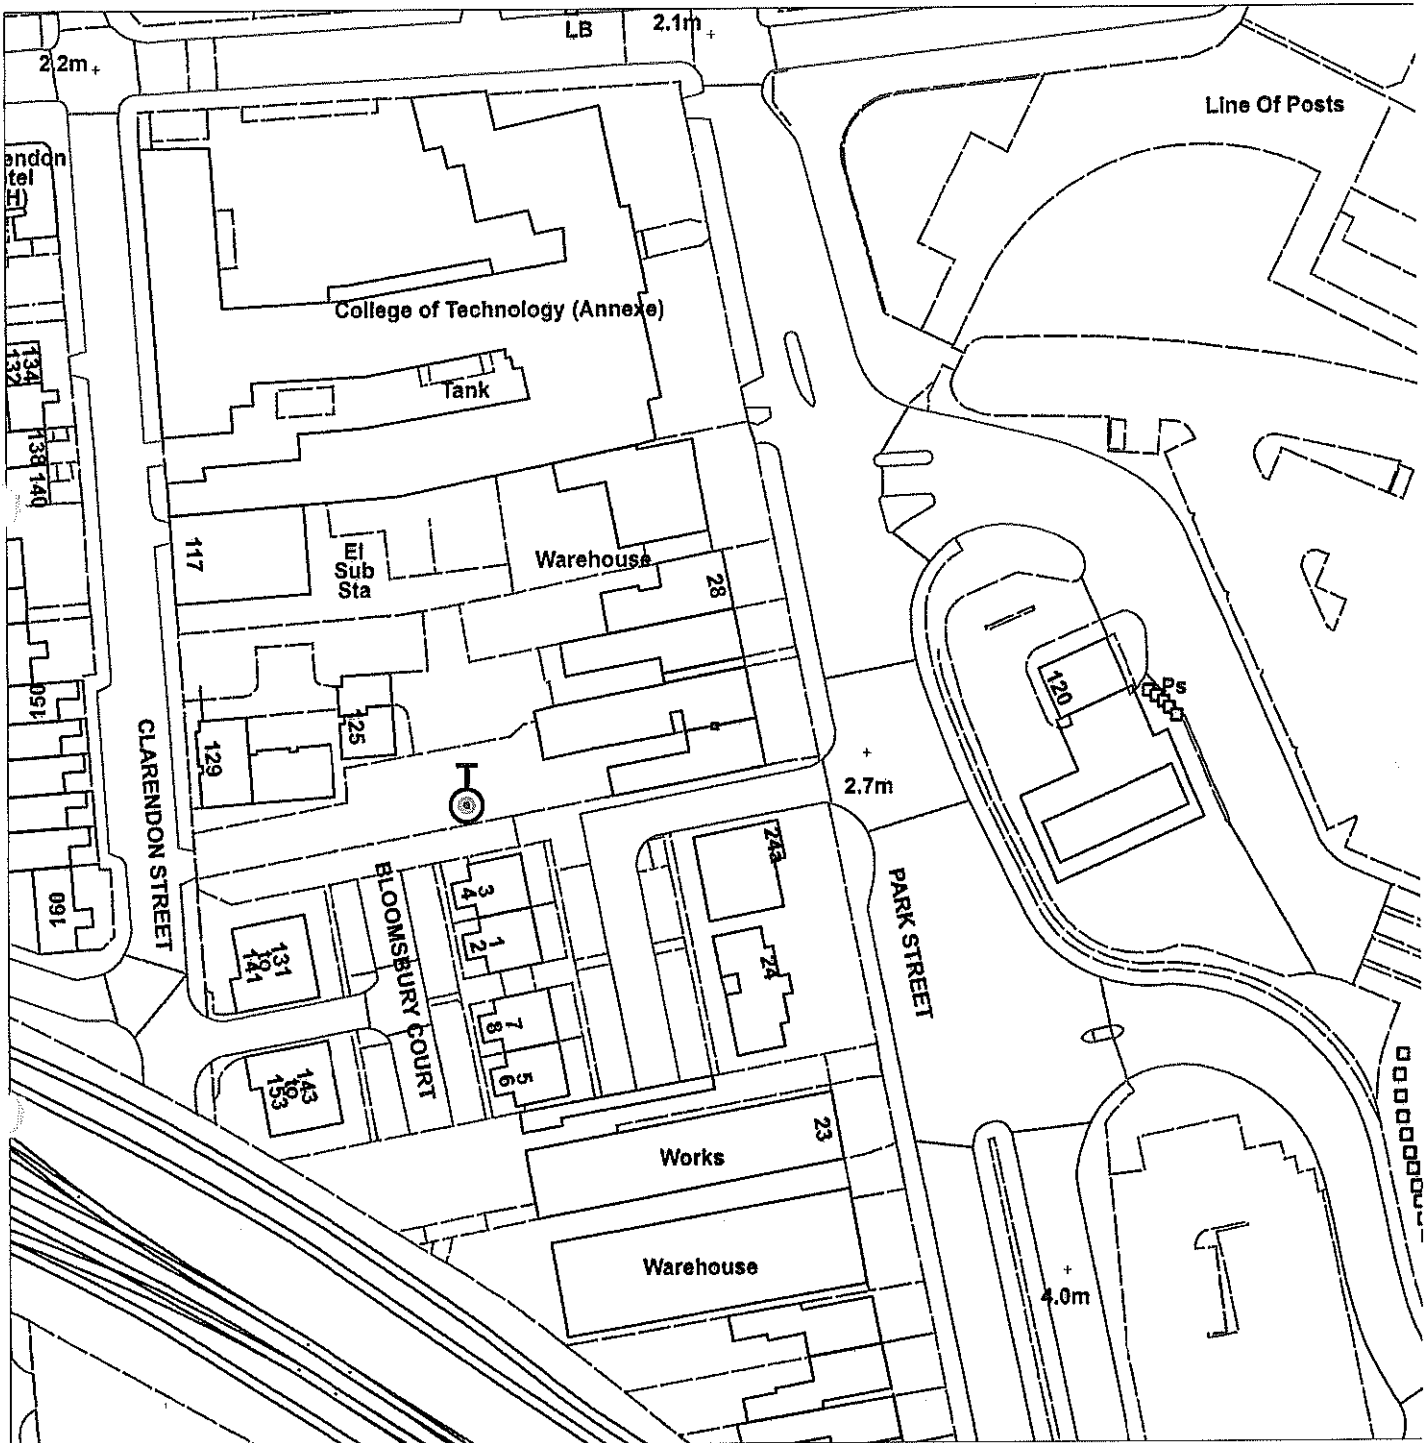

TPO57 25 Park Street

Not Set

Scale : 1:1063

Organisation	Hull City Council
Department	Planning Department
	Not Set
Date	22 April 2015