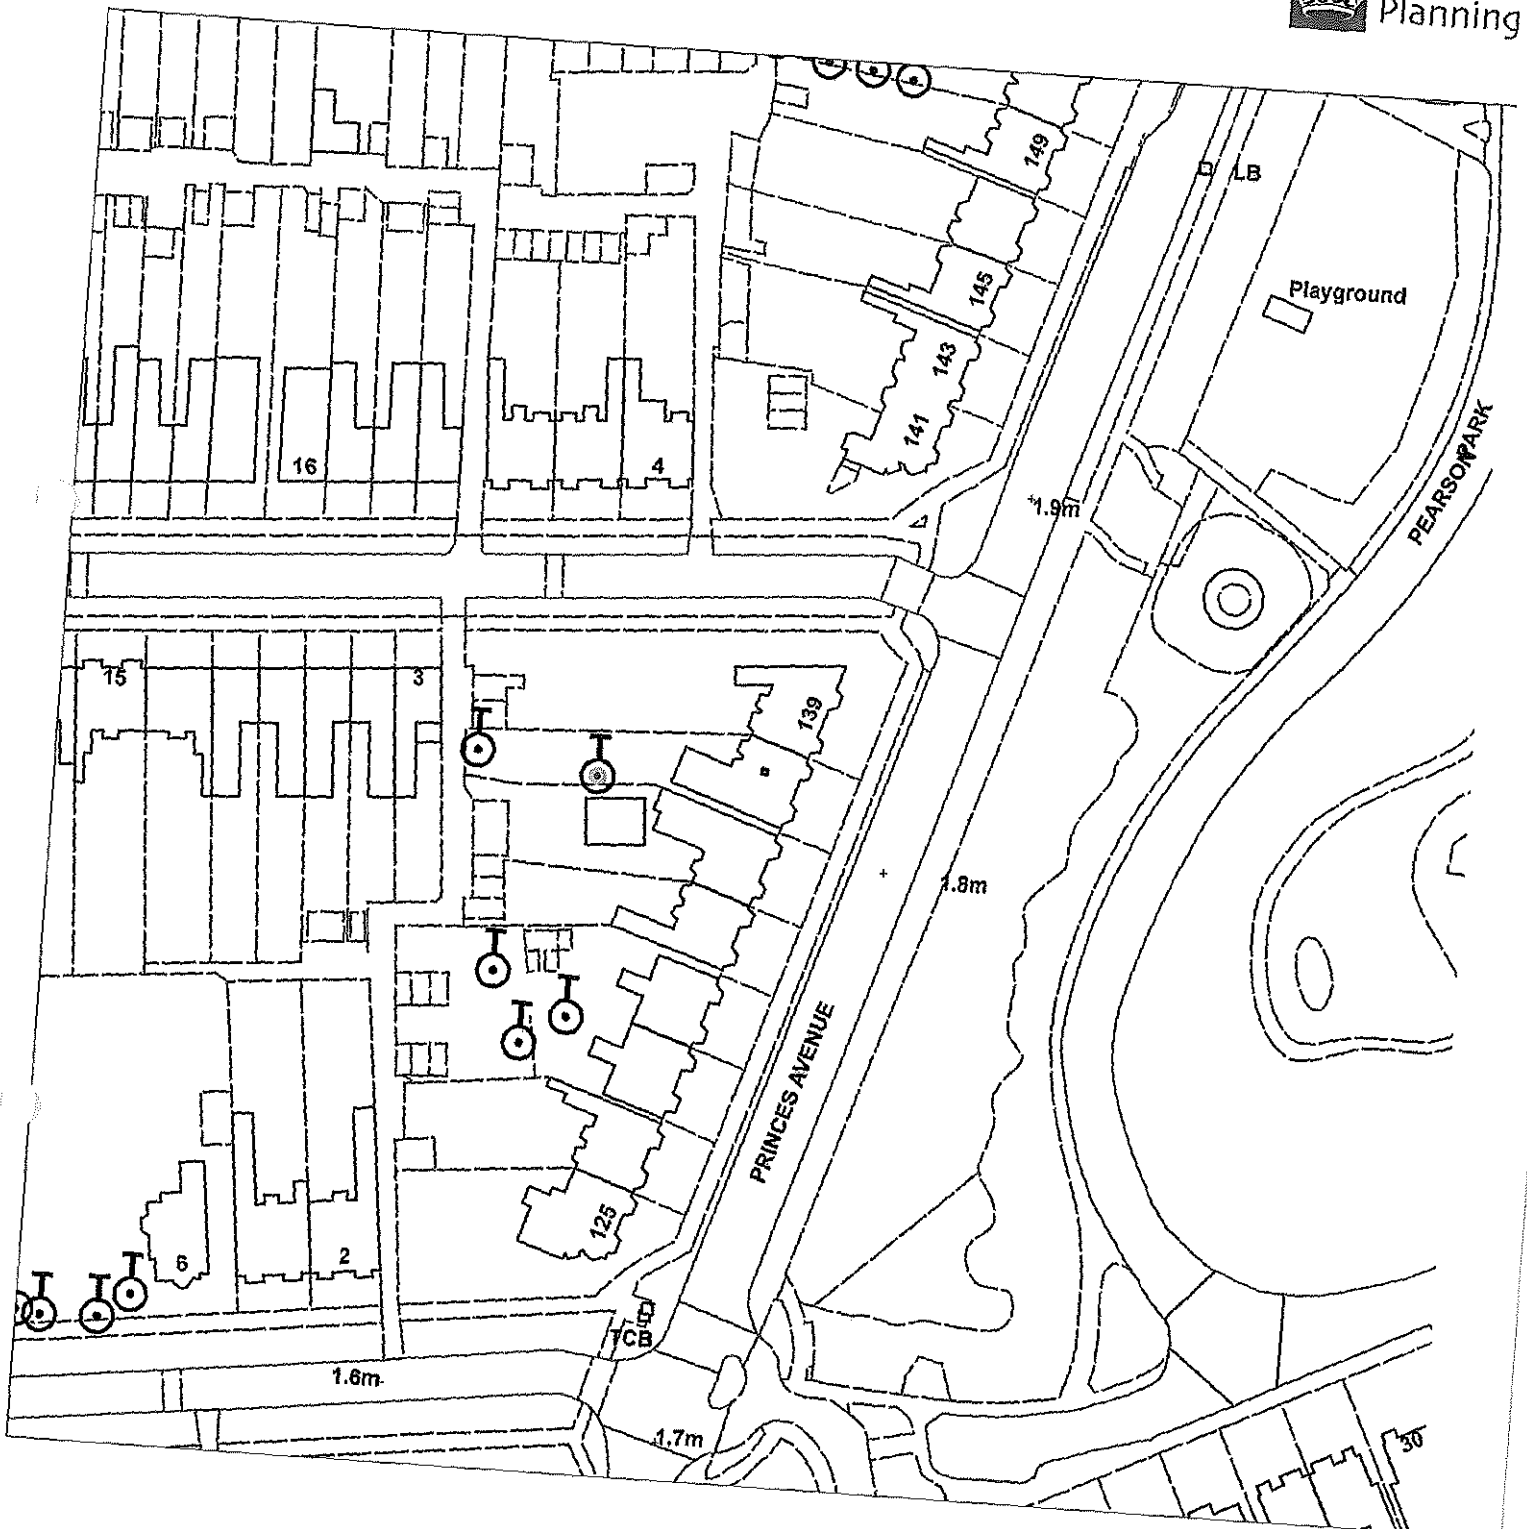

TPO 169 137 Princes Avenue

Not Set

Scale : 1:1248

Organisation	Hull City Council
Department	Planning Department
	Not Set
Date	27 April 2015

© Crown Copyright and database rights 2011. Ordnance Survey (100023372)