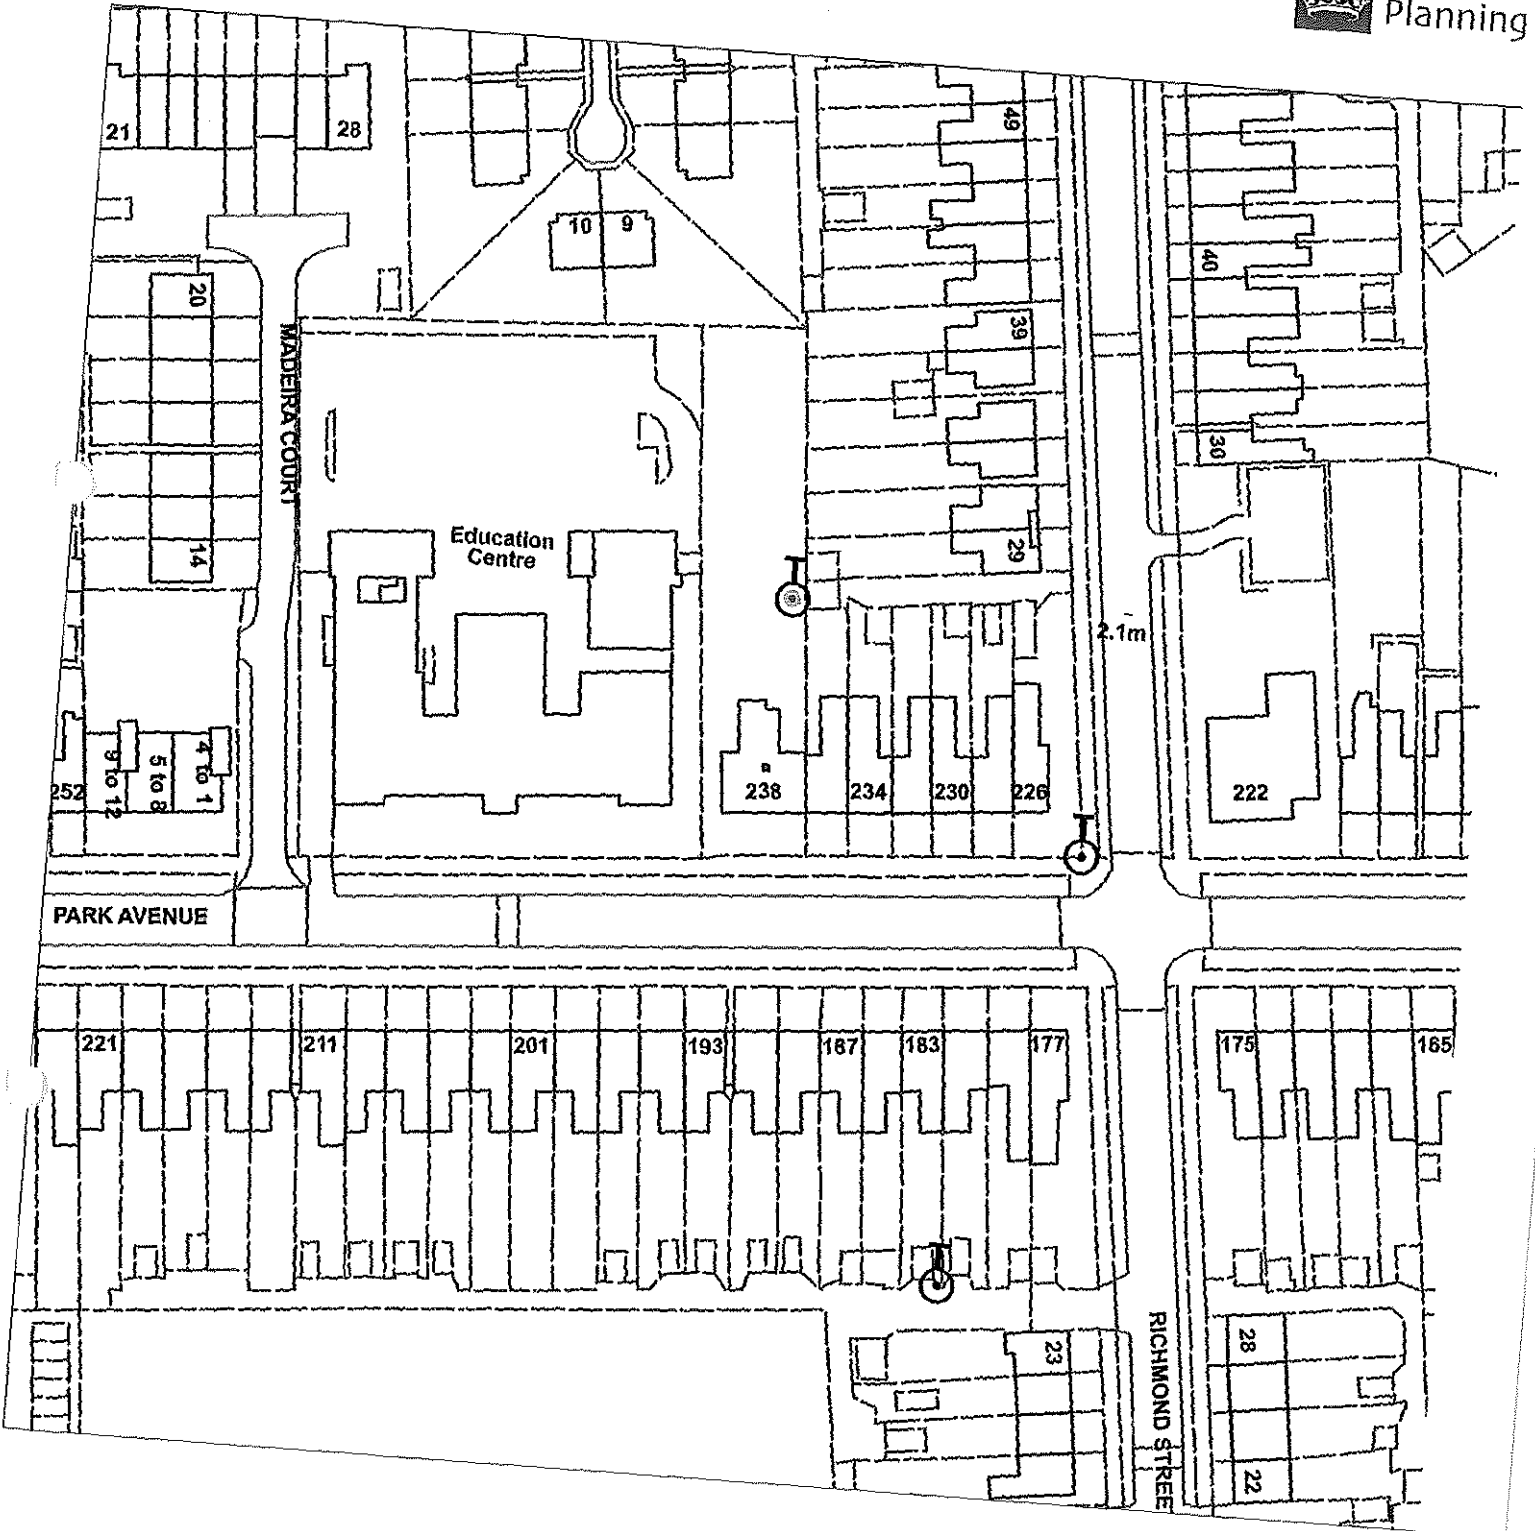

TPO 120 238 Park Avenue

Not Set

Scale : 1:1063

Organisation	Hull City Council
Department	Planning Department
	Not Set
Date	27 April 2015