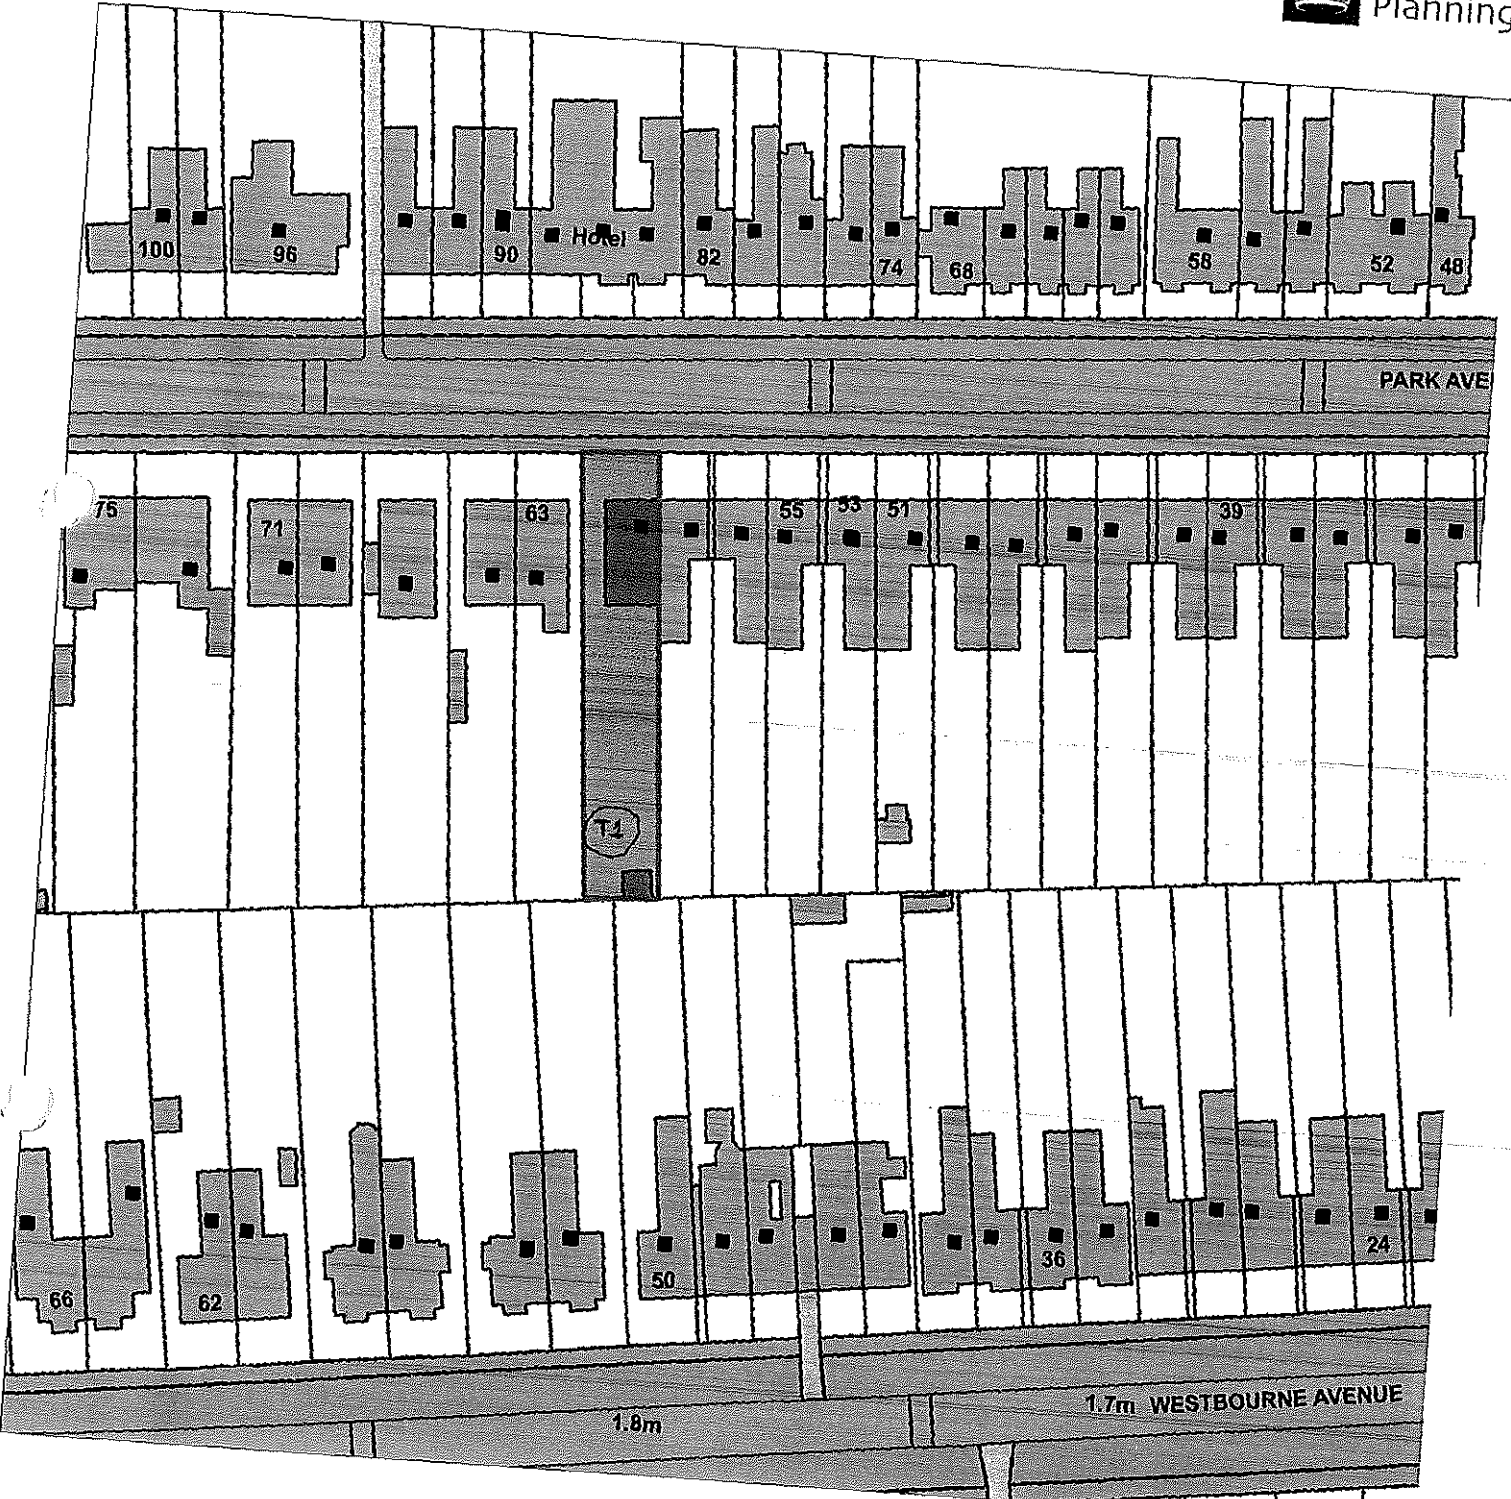

TPO 233

61 Park Avenue

Scale : 1:1036

Organisation	Hull City Council
Department	Planning Department
	Not Set
Date	25 November 2019

© Crown Copyright and database rights 2011. Ordnance Survey (100023372)