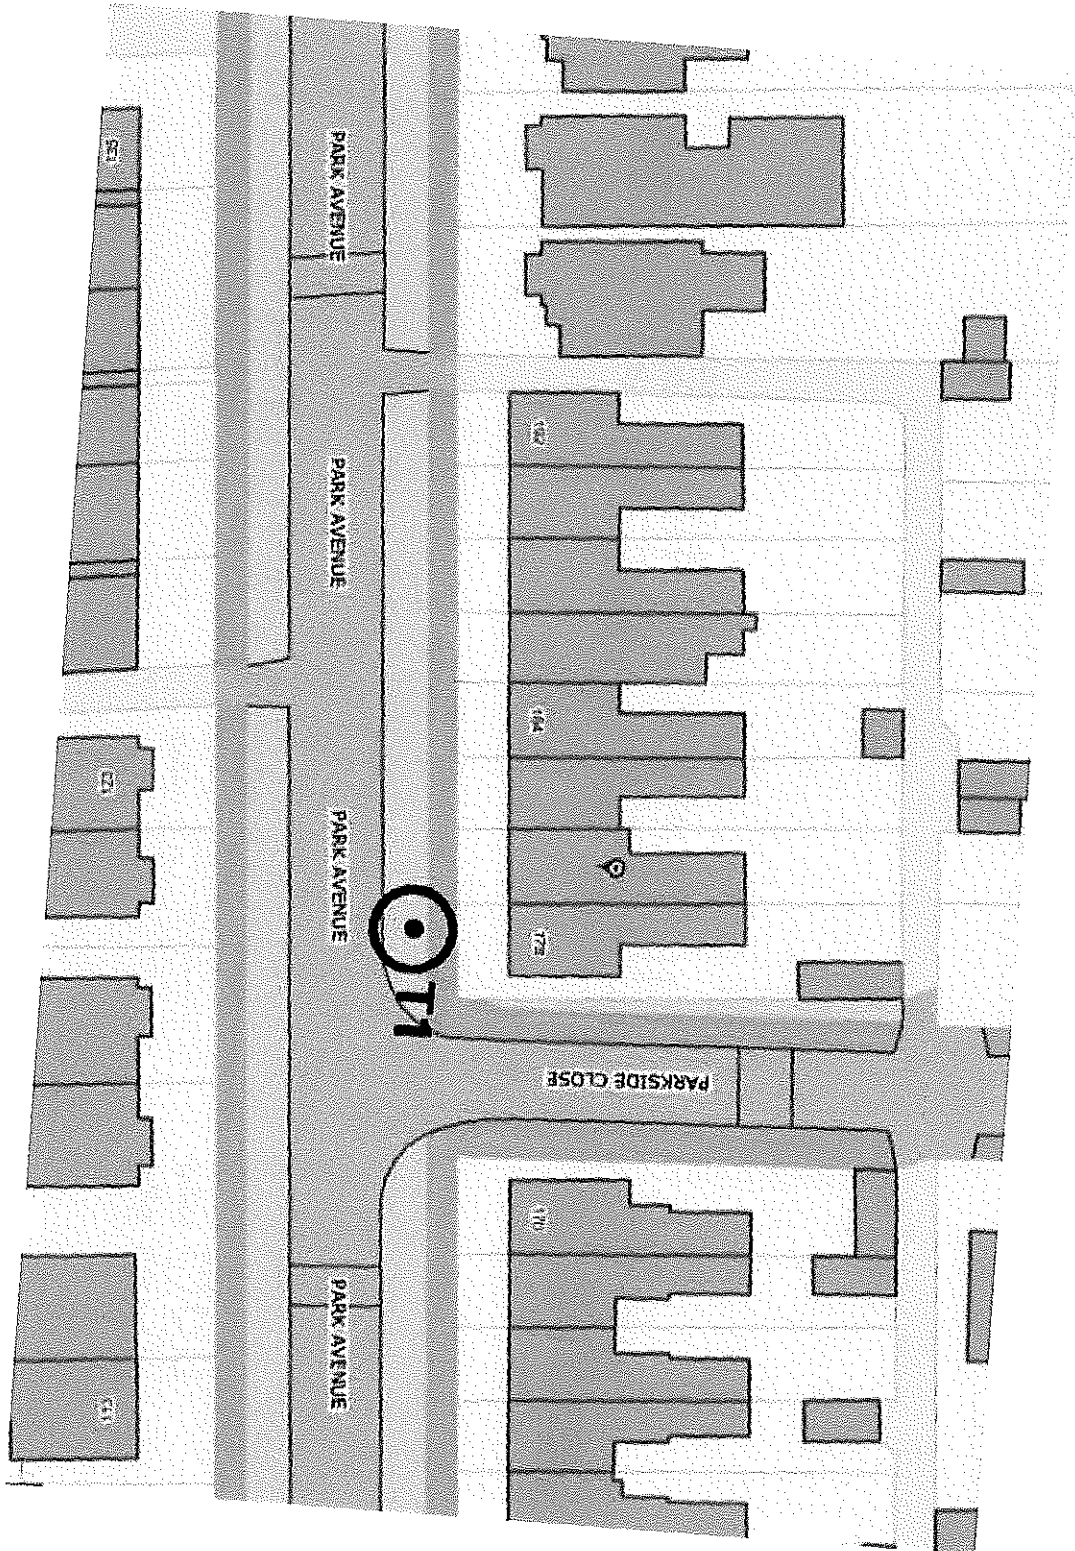

© Crown Copyright and database rights 2011. Ordnance Survey (100023372)

TPO215

PARK AVENUE

123

T1

Tree Preservation Order
application

125 Park Avenue
Kingston upon Hull

T1 - Robinia pseudoacacia

© Crown copyright and database rights (2012). Ordnance Survey (10003372)

Map data © OpenStreetMap contributors, Imagery © Mapbox, © 2012

Hull
City Council

180 Park Avenue

(NOT CONFIRMED)

TPO62 183 Park Avenue