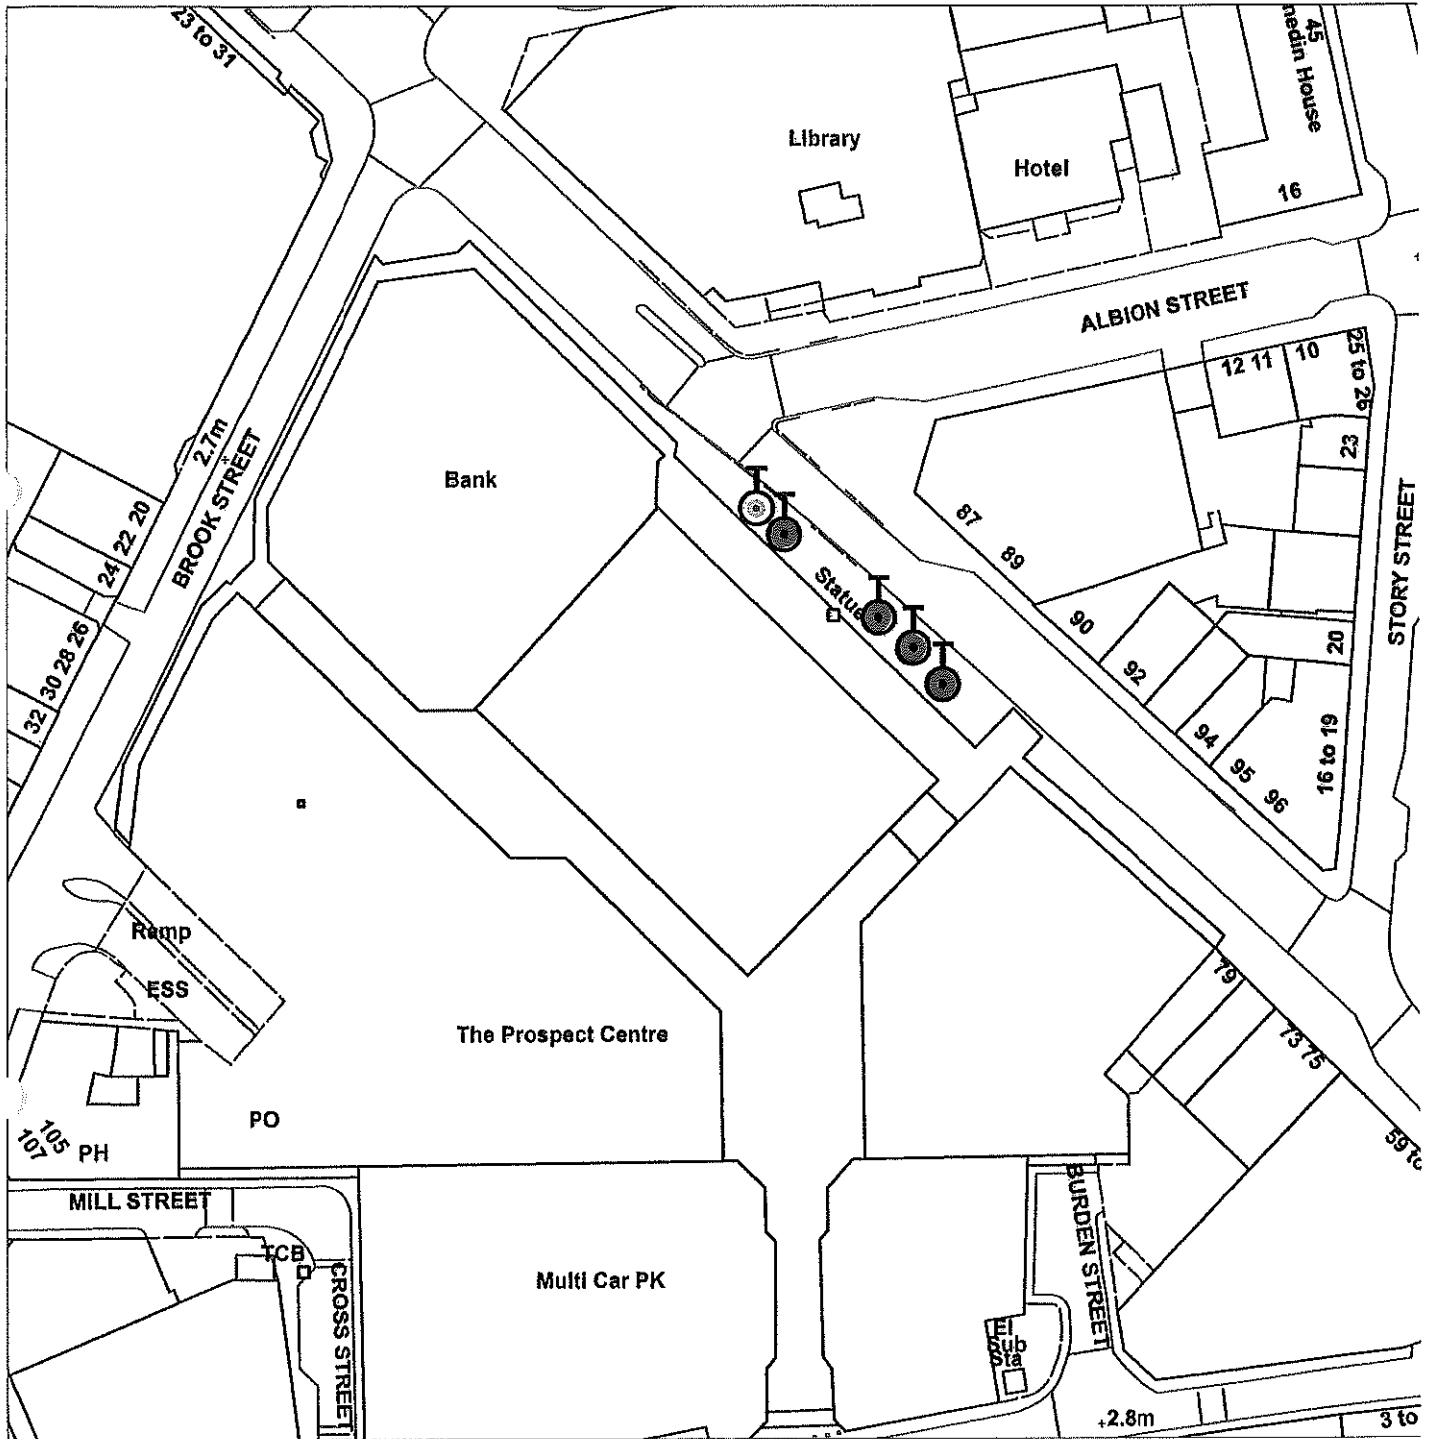

TPO14 The Prospect Centre

Not Set

Scale : 1:1063

Organisation	Hull City Council
Department	Planning
	Not Set
Date	22 April 2015