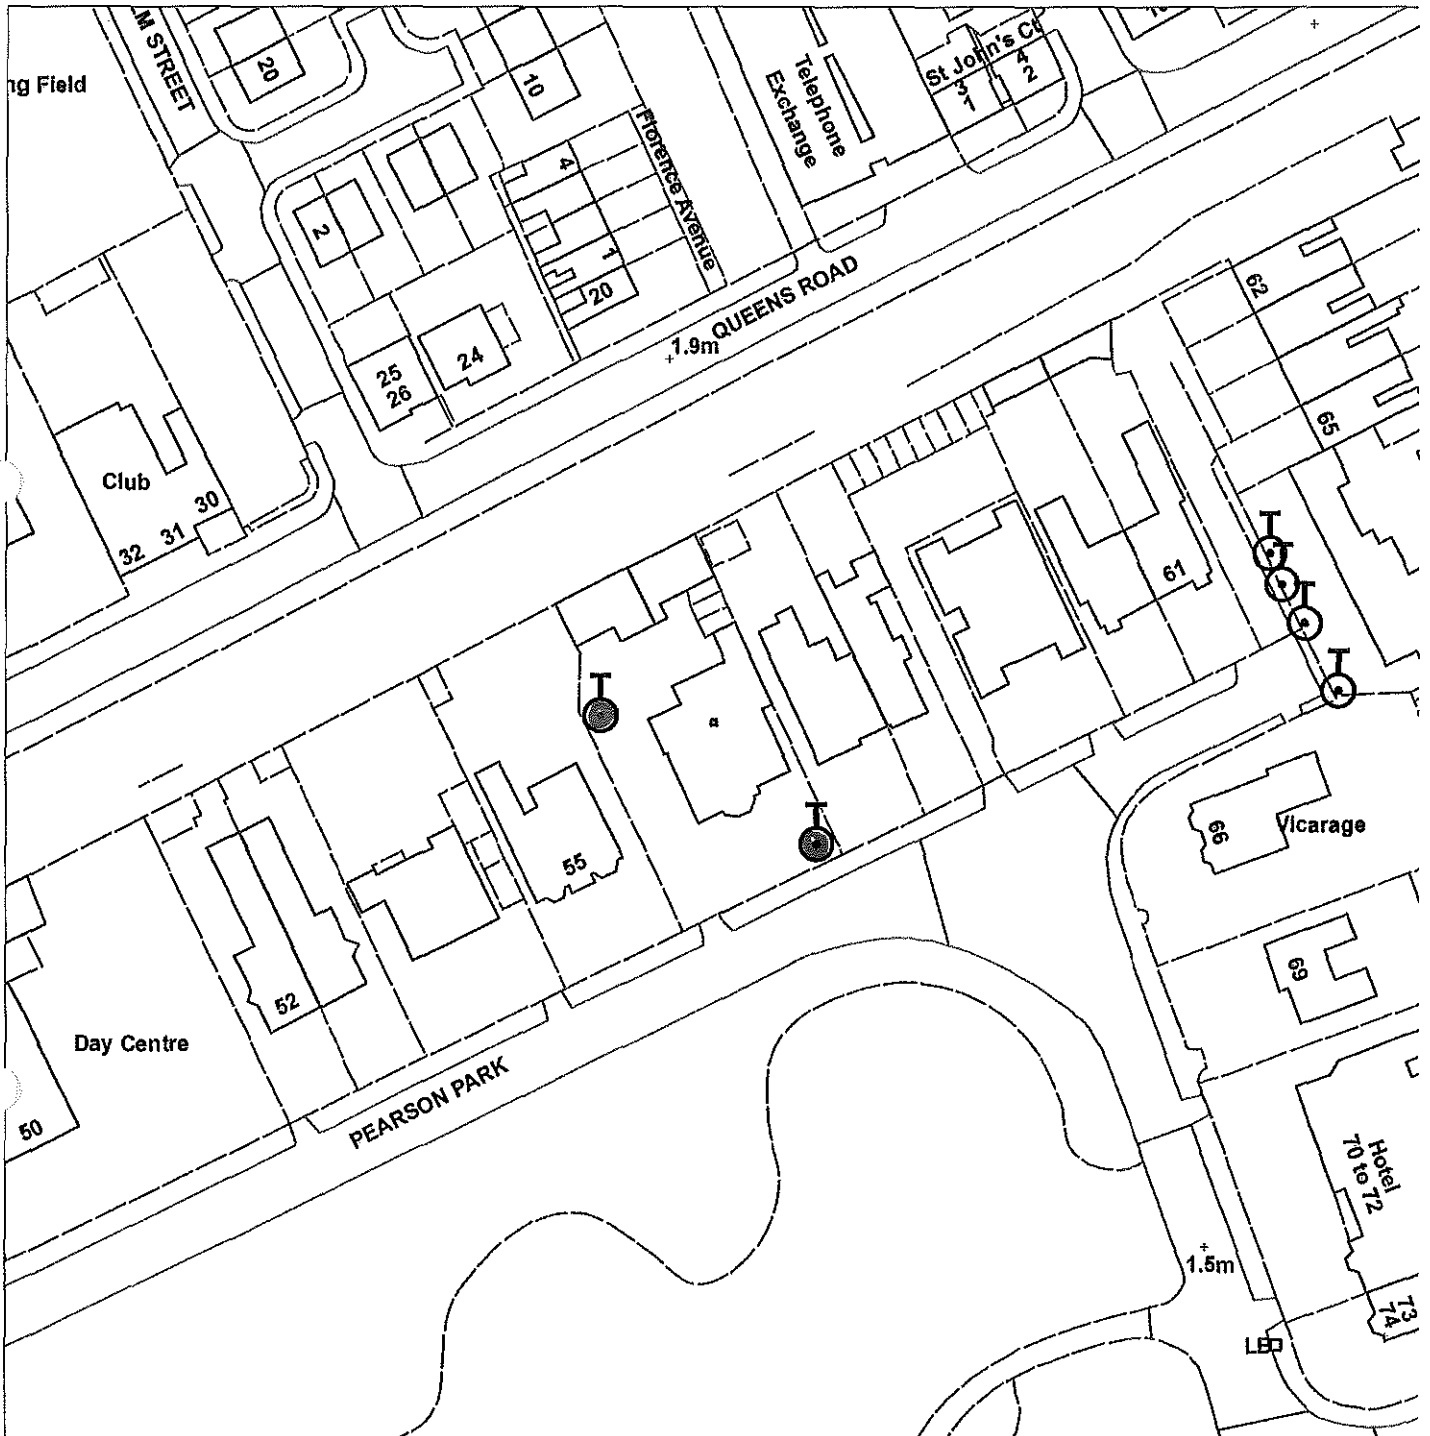

TPO 127 56 Pearson Park

Not Set

Scale : 1:1063

Organisation	Hull City Council
Department	Planning Department
	Not Set
Date	27 April 2015