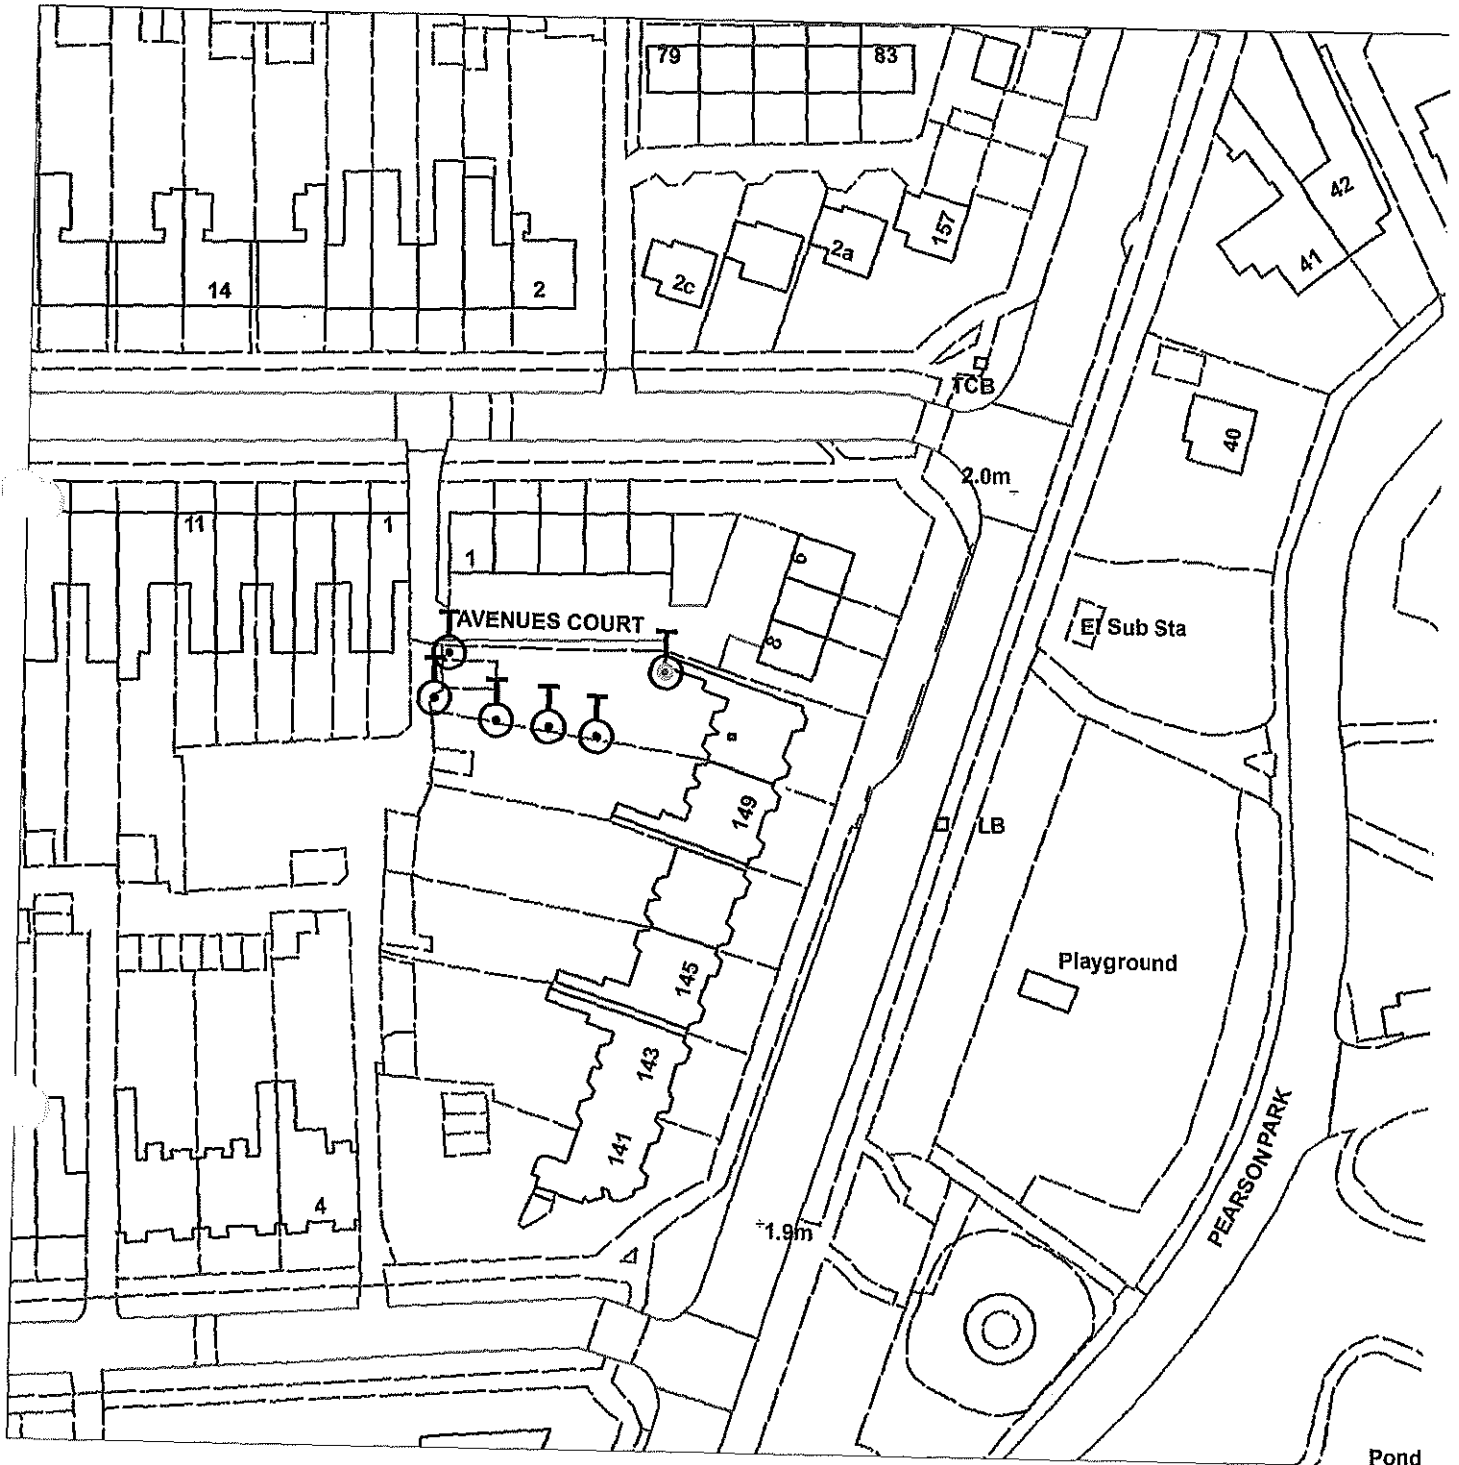

TPO 97 151 Princes Avenue

Not Set

Scale : 1:1063

Organisation	Hull City Council
Department	Planning Department
	Not Set
Date	27 April 2015