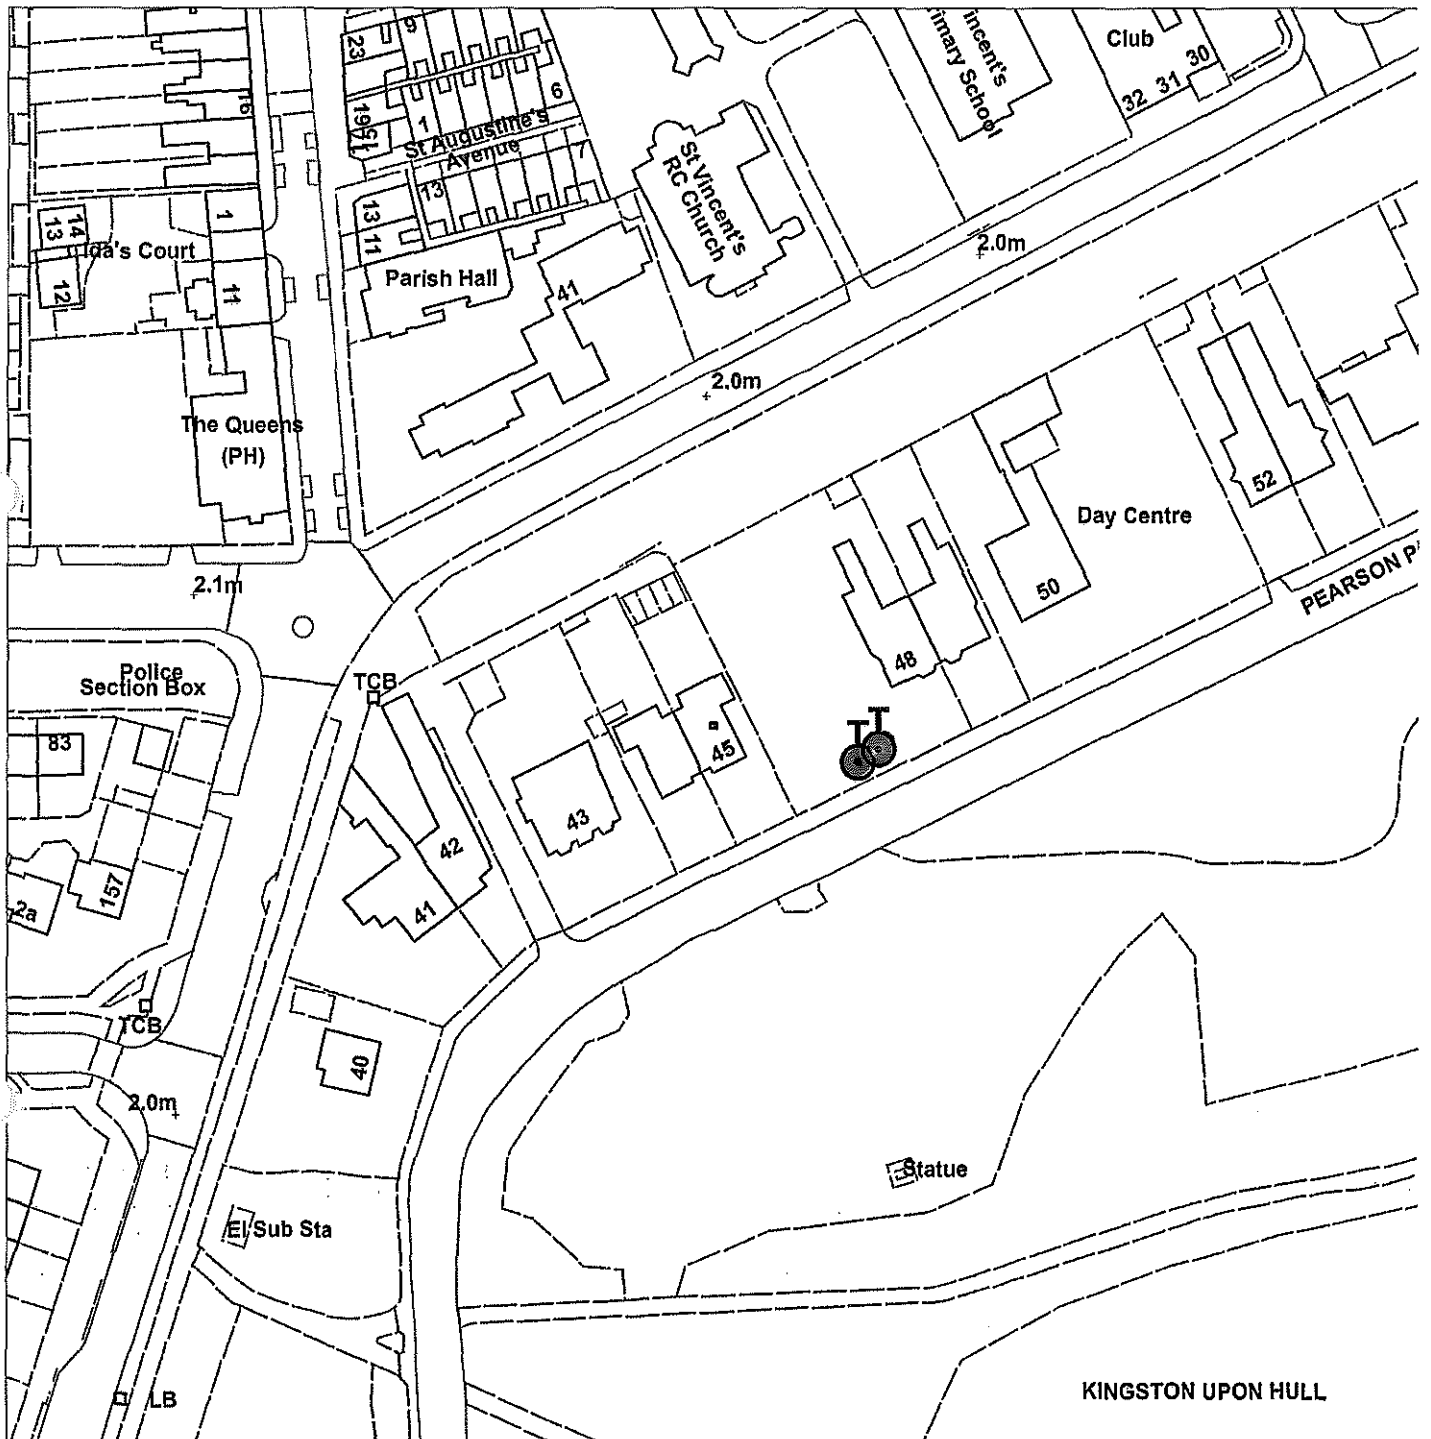

TPO 200 46 Pearson Park

Not Set

Scale : 1:1248

Organisation	Hull City Council
Department	Planning Department
	Not Set
Date	27 April 2015