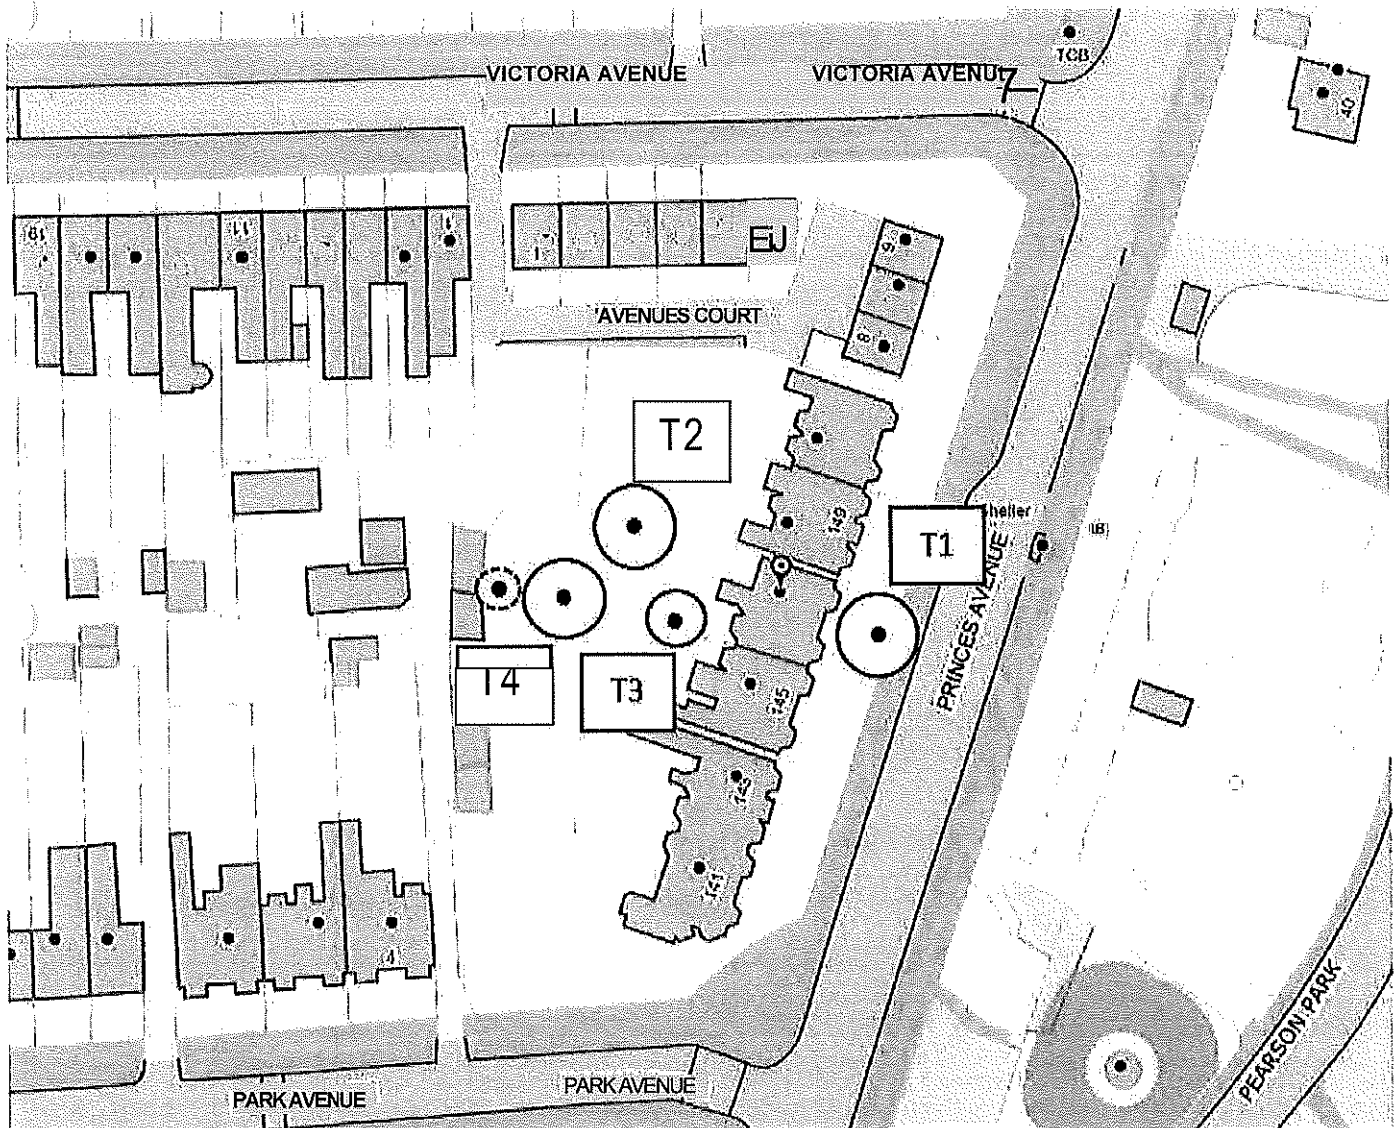

© Crown Copyright and database rights 2011. Ordnance Survey (100023372)

TPO No. 261

147 Princes Avenue

T1—Sycamore tree

T2 — Sycamore tree

T3—Chinese Privet

T4—Beech Tree

TPO No. 260