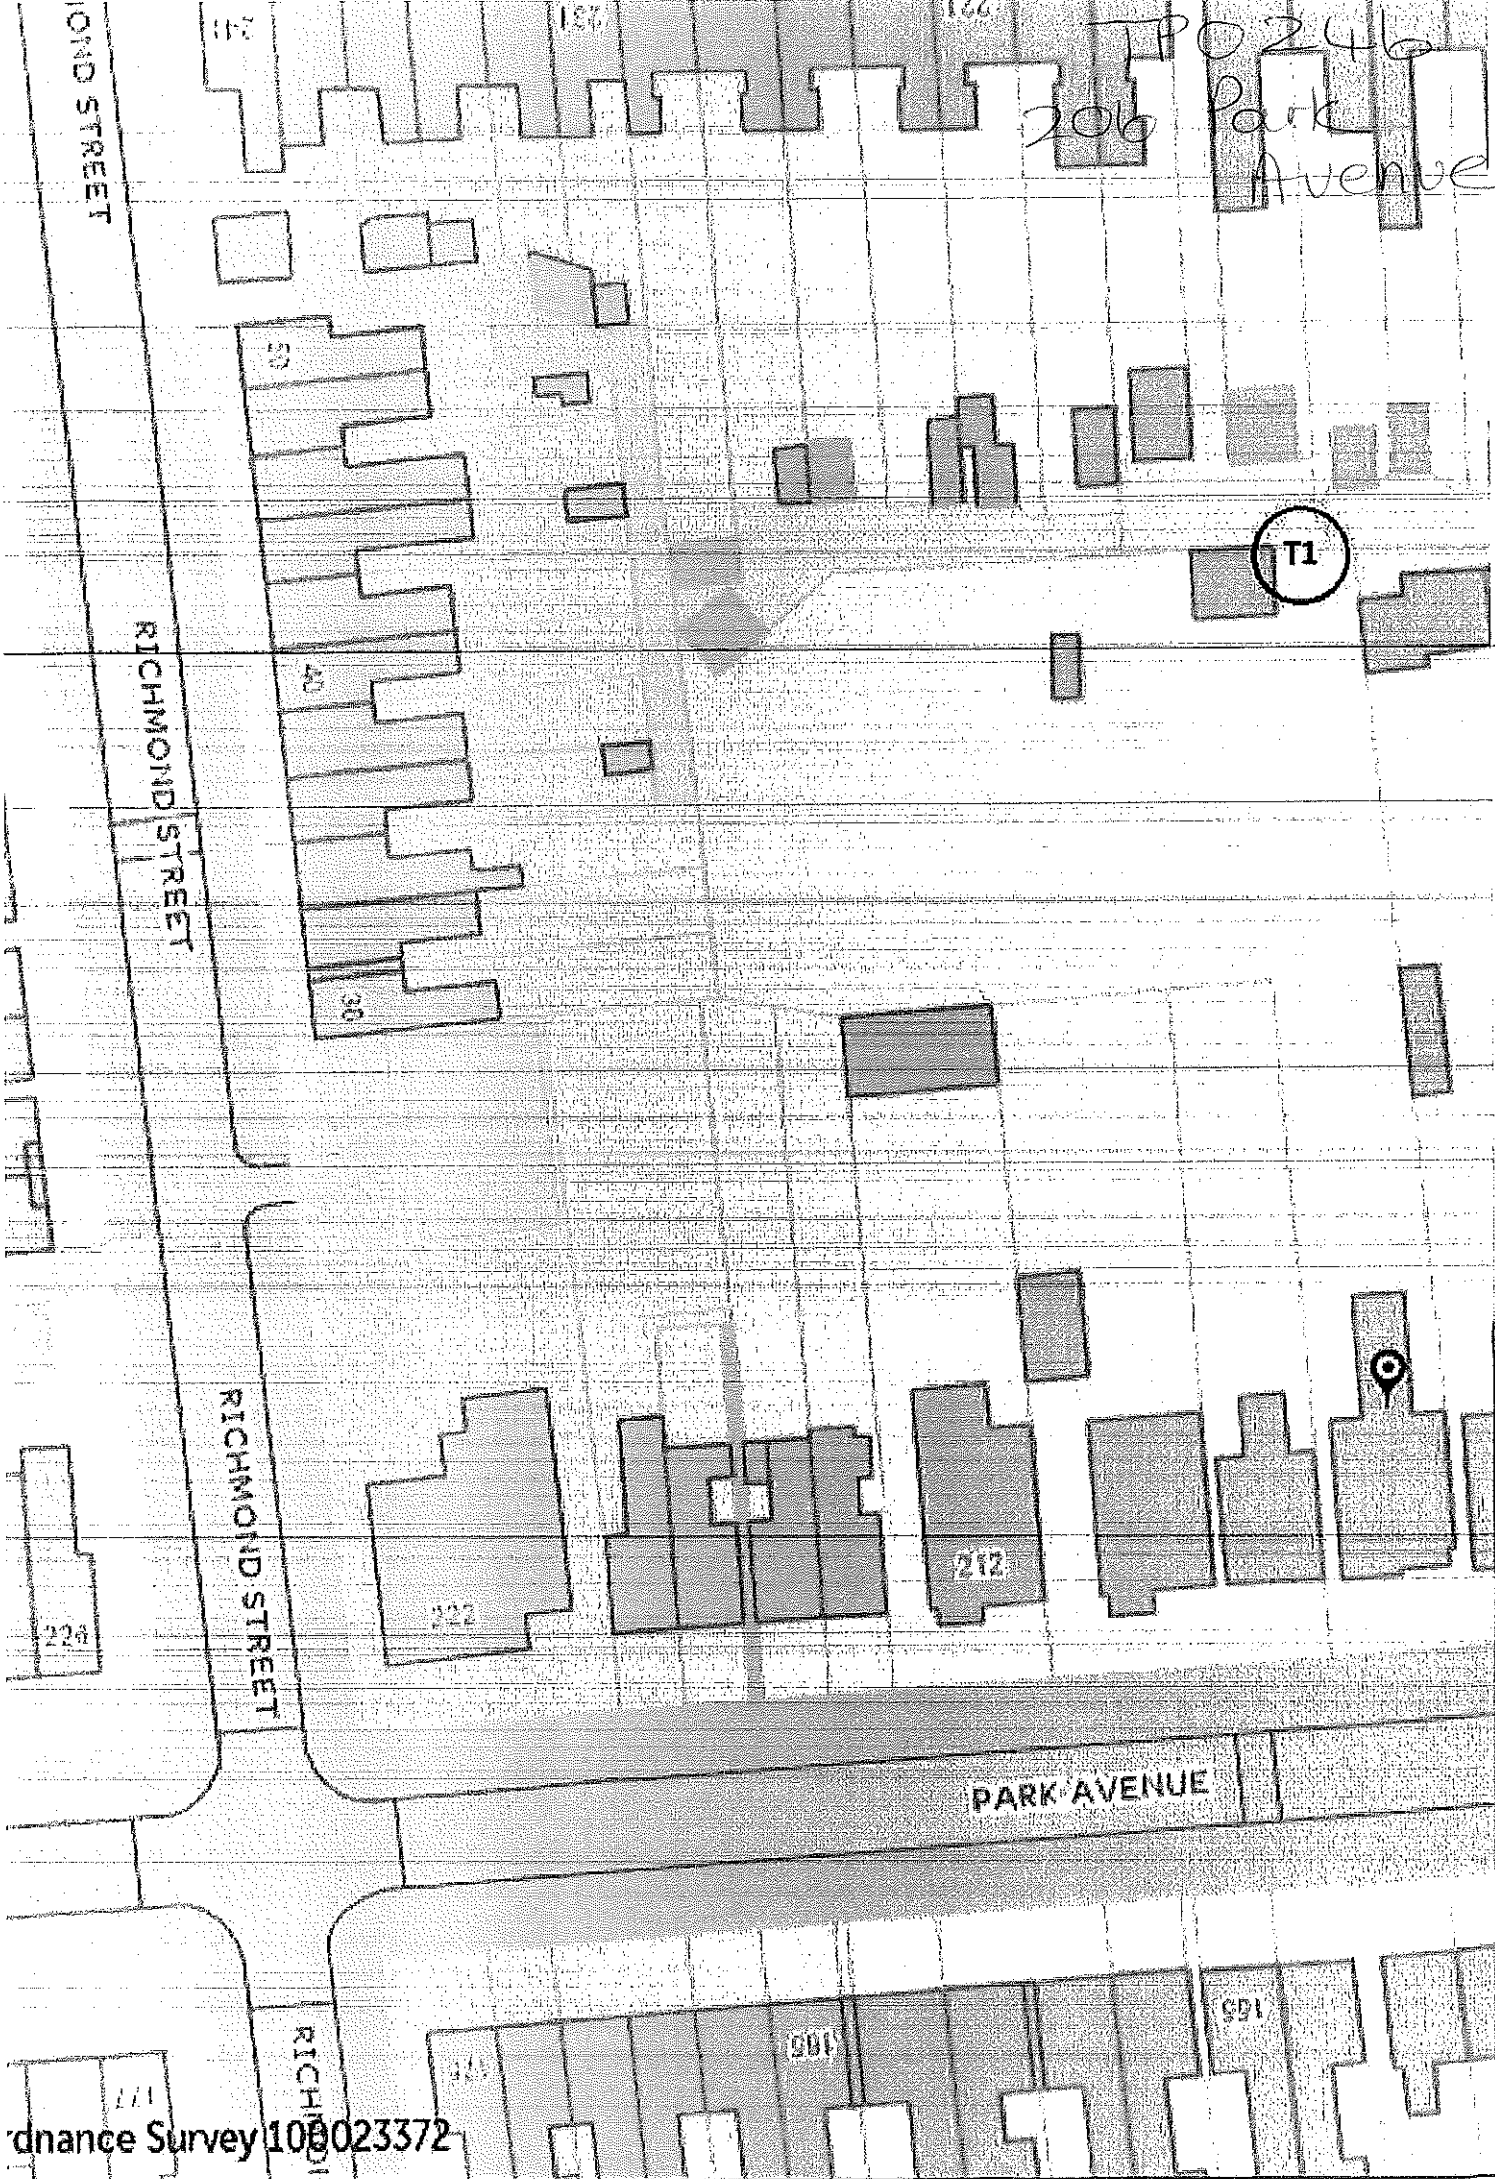

PO 246
206 Park Avenue

T1