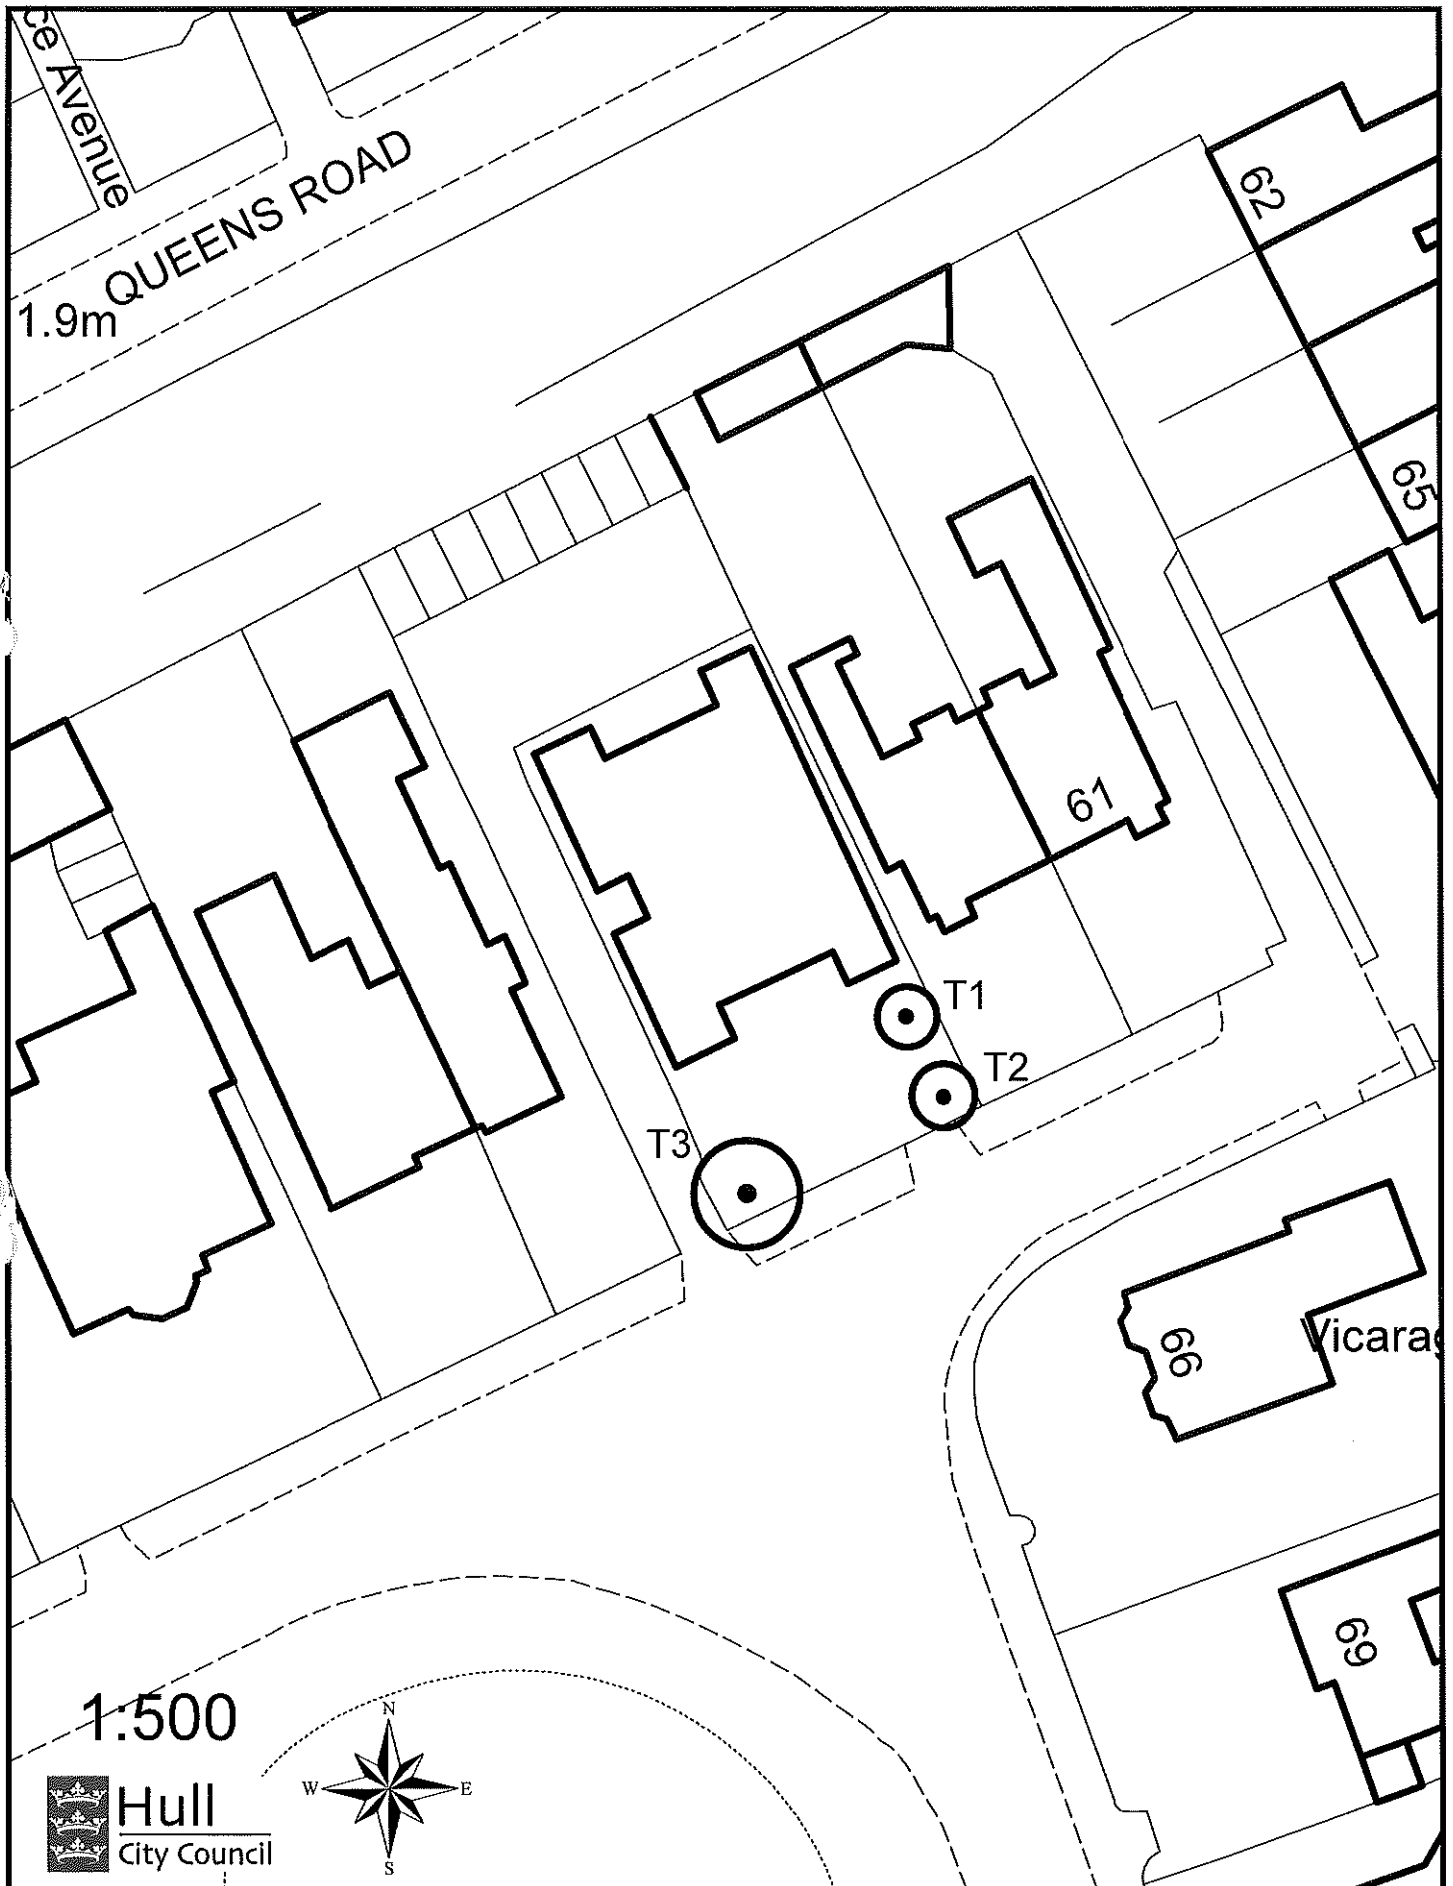

Kingston Upon Hull - Tree Preservation Order Request

59 Pearson Park

T1 - Lawson Cypress (*Chamaecyparis lawsoniana*)

T2 - Lawson Cypress (*Chamaecyparis lawsoniana*)

T3 - Sycamore (*Acer pseudoplatanus*)

TPO 210