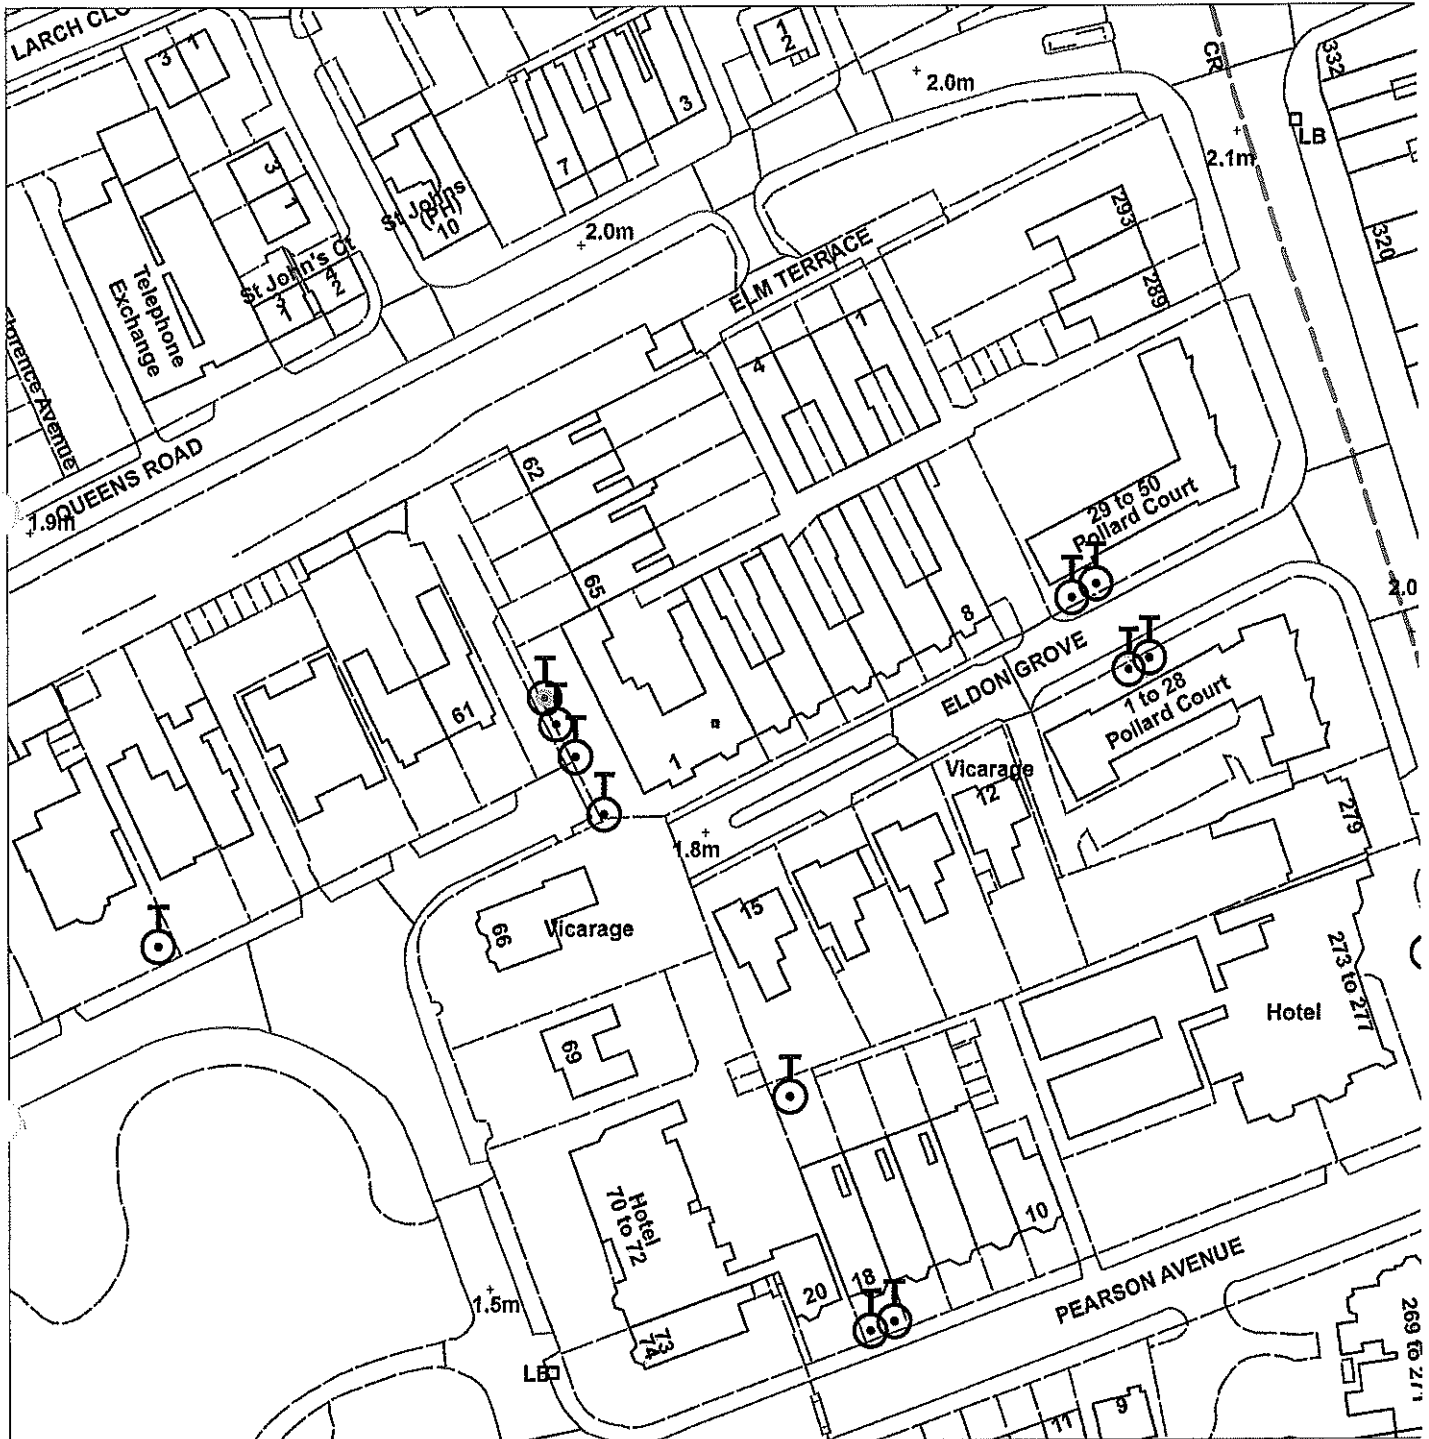

TPO 158 65A Pearson Park (Pearson Park Residential

(Home)
Not Set

Hull
Planning

Scale : 1:1248

Organisation	Hull City Council
Department	Planning Department
	Not Set
Date	27 April 2015