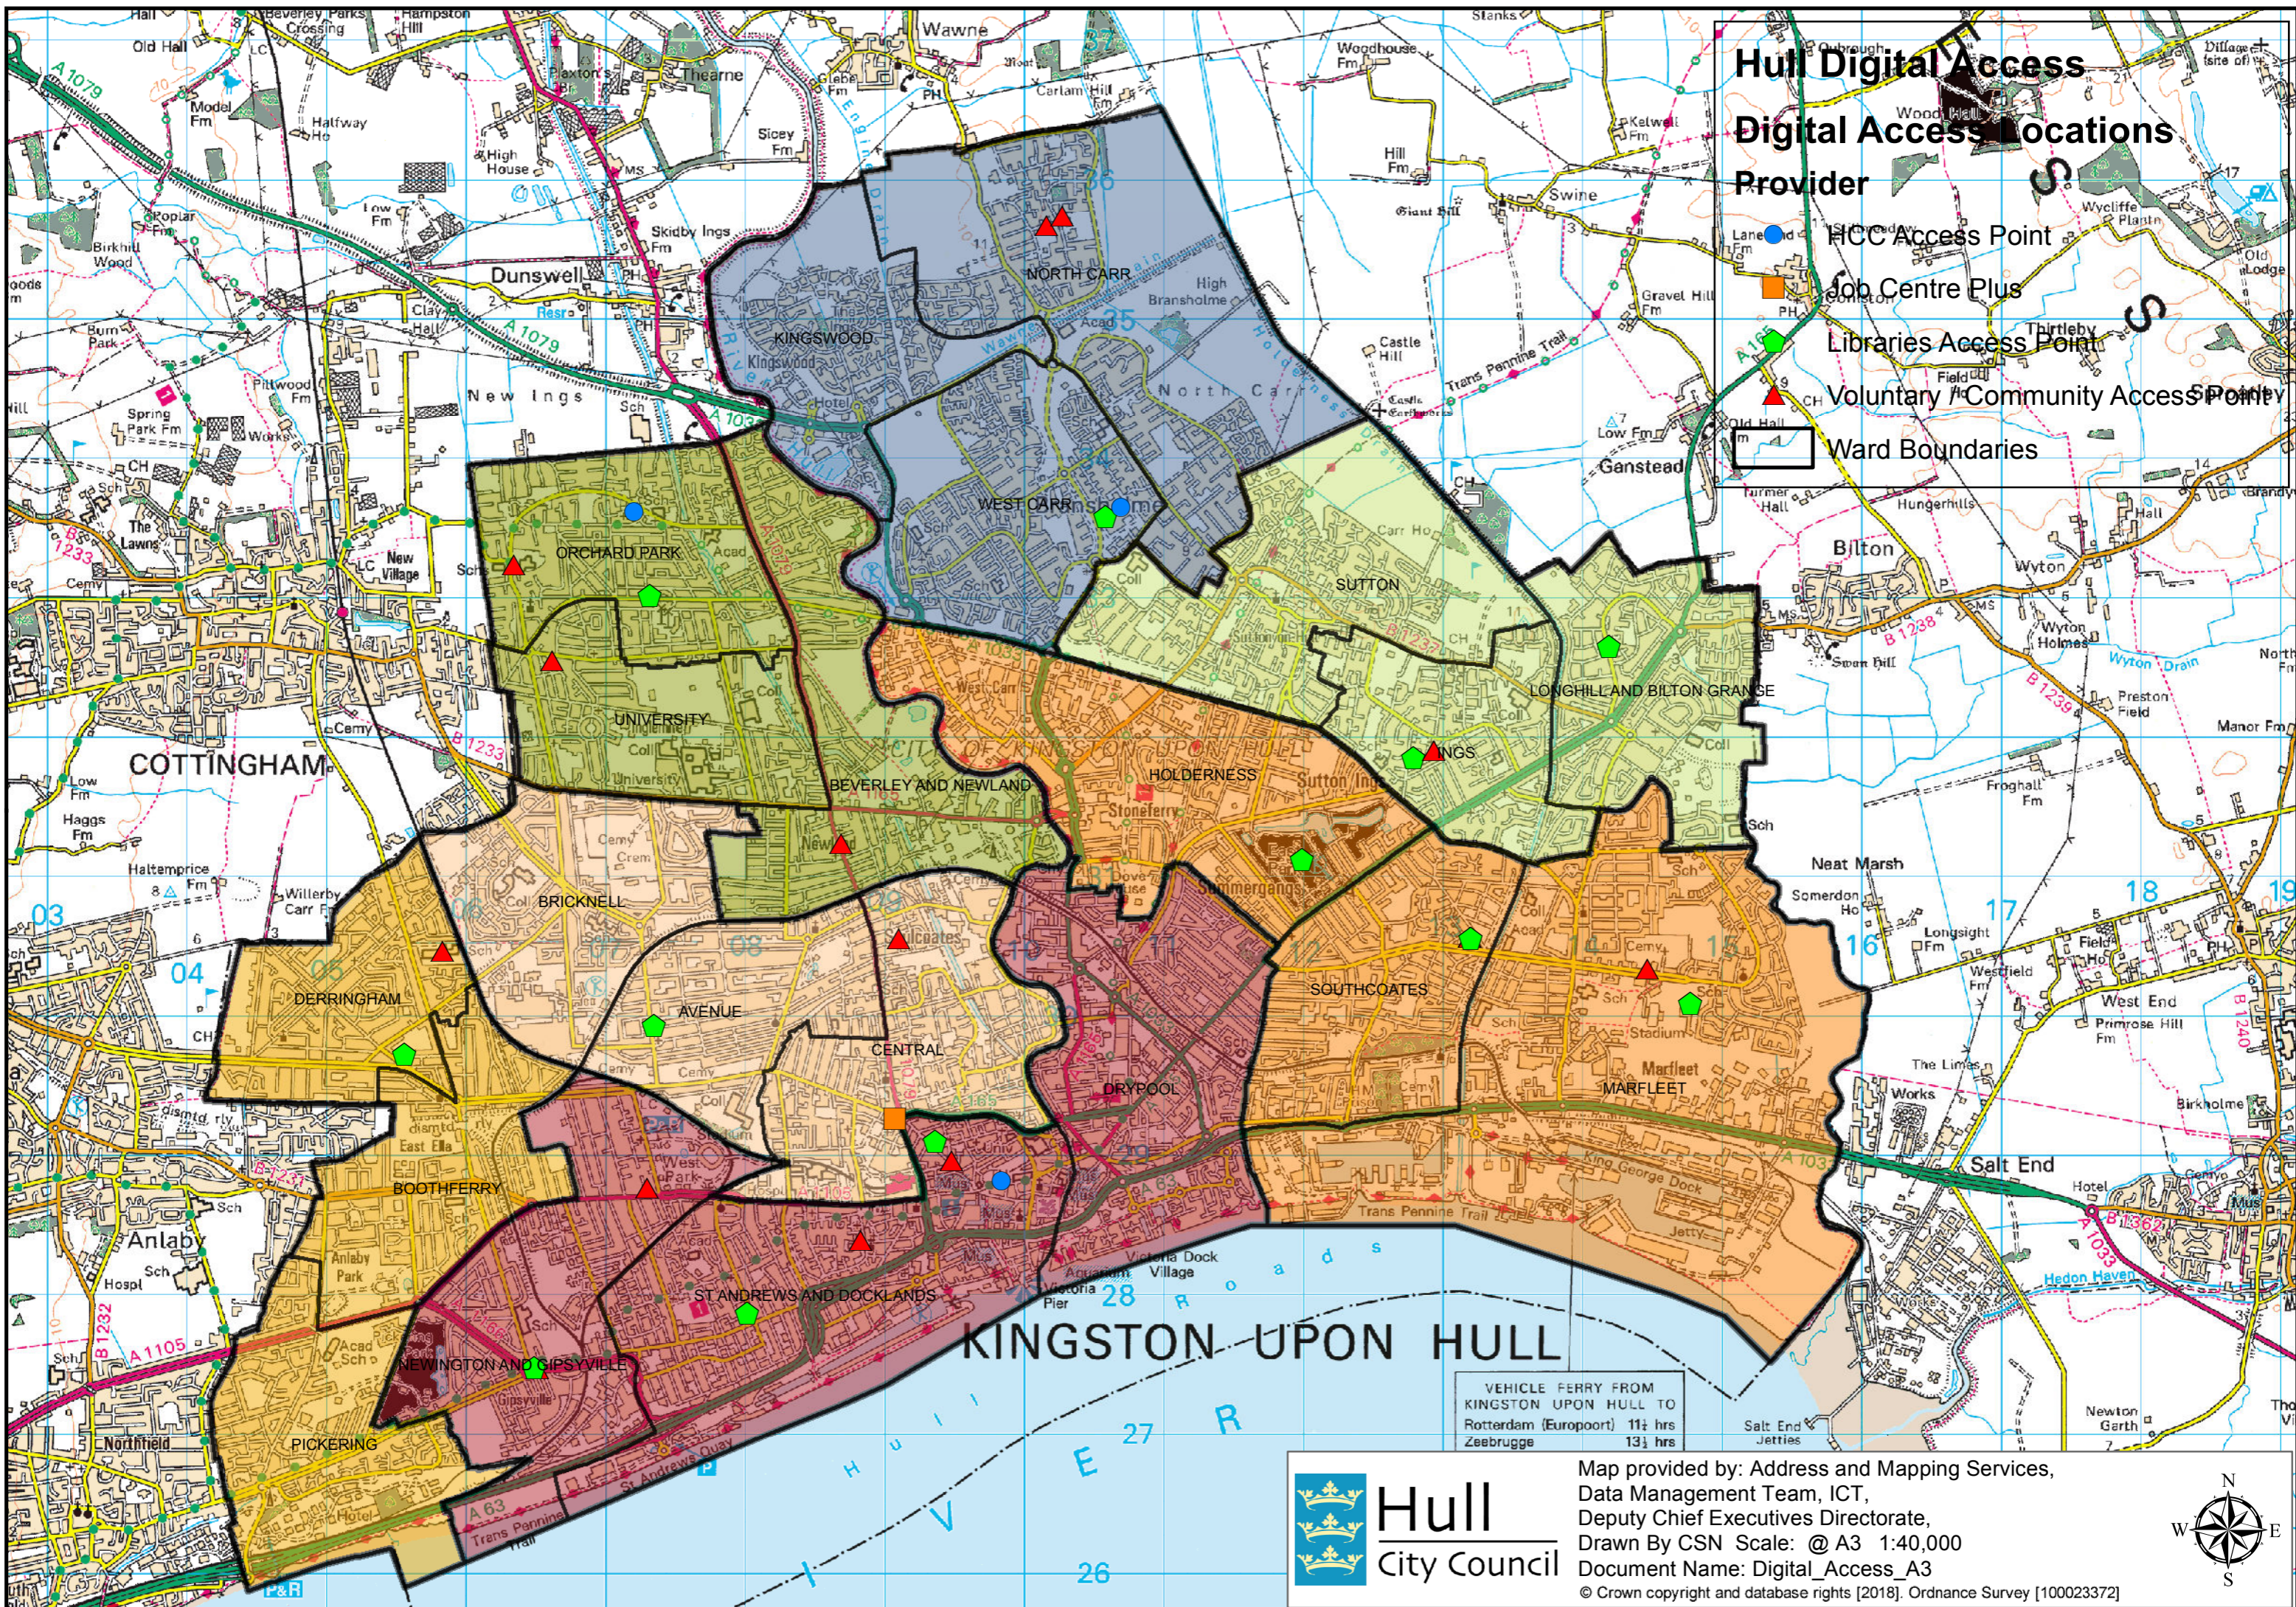

Hull Digital Access Digital Access Locations Provider

-  ICC Access Point
-  Job Centre Plus
-  Libraries Access Point
-  Voluntary Community Access Point
-  Ward Boundaries

VEHICLE FERRY FROM
KINGSTON UPON HULL TO
Rotterdam (Europort) 11½ hrs
Zeebrugge 13½ hrs

Map provided by: Address and Mapping Services,
Data Management Team, ICT,
Deputy Chief Executives Directorate,
Drawn By CSN Scale: @ A3 1:40,000
Document Name: Digital_Access_A3
© Crown copyright and database rights [2018]. Ordnance Survey [100023372]