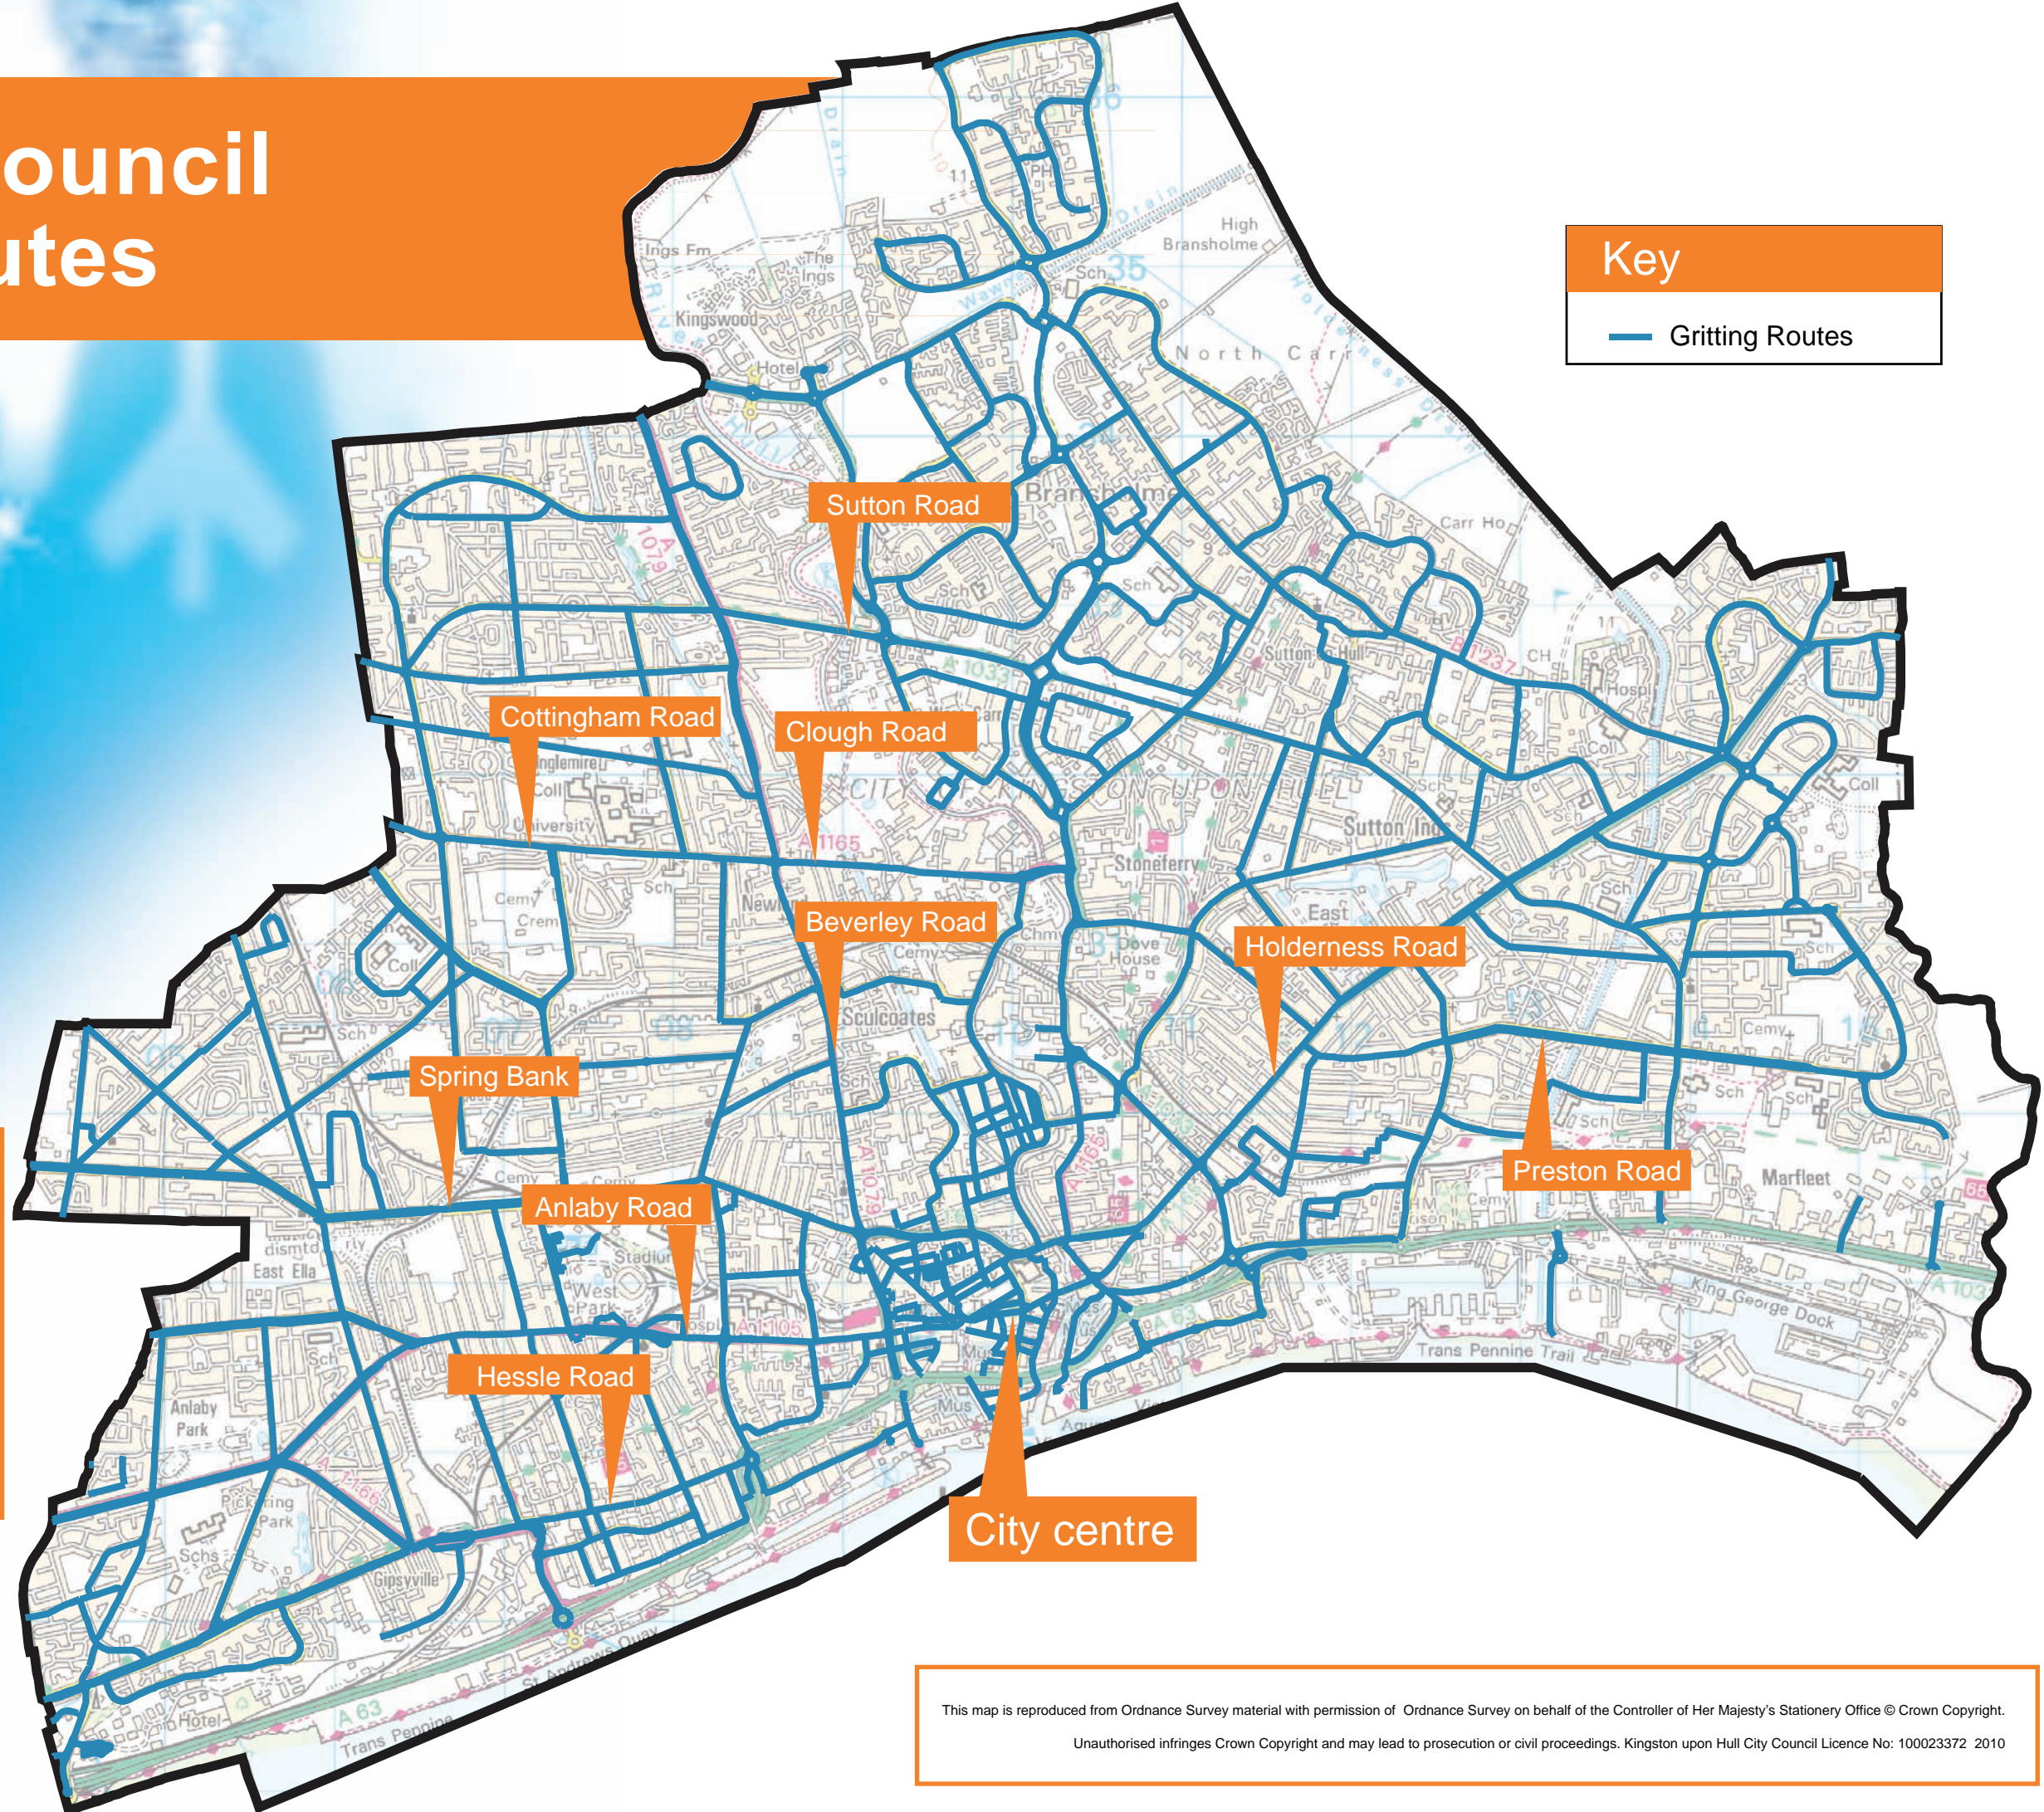

Hull City Council gritting routes

Key

— Gritting Routes