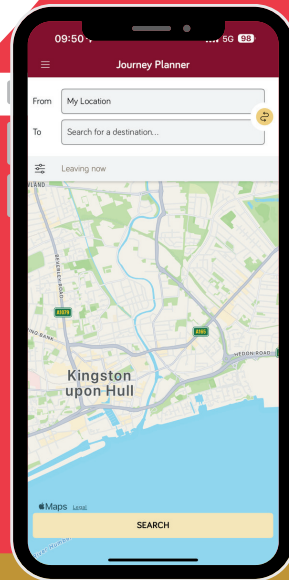

App Features to get from A - B!

1 Mobile tickets

Purchase mobile tickets securely with a debit/credit card and use when boarding - no more searching for cash!

2

Plan Your Journey

Work out your daily commute or tomorrow's trip to the shops. With over 11,000 locations to search for, there's plenty to keep you busy.

Live Departures

Browse and view bus stops on the map, explore upcoming departures, or check out the Destinations screen and see where you could travel next. Try out the 'Destinations' button!

3

Timetables

We've squeezed all of the routes and times into the palm of your hand!

5

4 Service updates

No one likes disruptions to their journey, but now you'll be able to keep up to date with service changes directly inside the app.