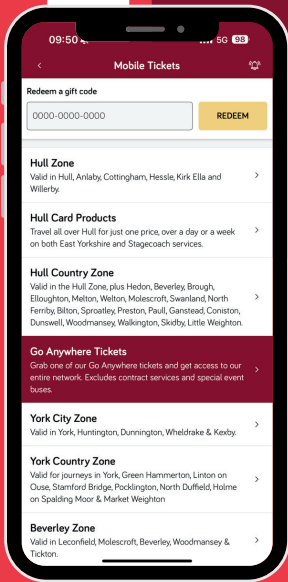

App Features to get from A - B!

1 Mobile tickets

Purchase mobile tickets securely with a debit/credit card and use when boarding - no more searching for cash!

2

Plan Your Journey

Work out your daily commute or tomorrow's trip to the shops. With over 11,000 locations to search for, there's plenty to keep you busy.

Live Departures

Browse and view bus stops on the map, explore upcoming departures, or check out the Destinations screen and see where you could travel next. Try out the 'Destinations' button!

3

Timetables

We've squeezed all of the routes and times into the palm of your hand!

5

4 Service updates

No one likes disruptions to their journey, but now you'll be able to keep up to date with service changes directly inside the app.