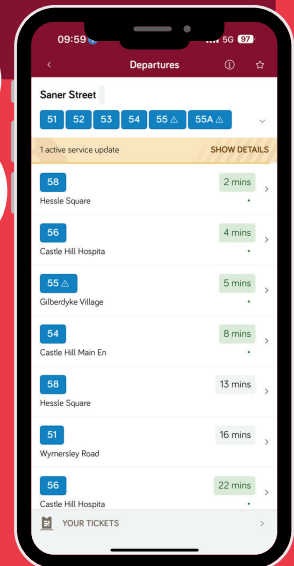

App Features to get from A - B!

1 Mobile tickets

Purchase mobile tickets securely with a debit/credit card and use when boarding - no more searching for cash!

2

Plan Your Journey

Work out your daily commute or tomorrow's trip to the shops. With over 11,000 locations to search for, there's plenty to keep you busy.

Live Departures

Browse and view bus stops on the map, explore upcoming departures, or check out the Destinations screen and see where you could travel next. Try out the 'Destinations' button!

3

Timetables

We've squeezed all of the routes and times into the palm of your hand!

5

4 Service updates

No one likes disruptions to their journey, but now you'll be able to keep up to date with service changes directly inside the app.